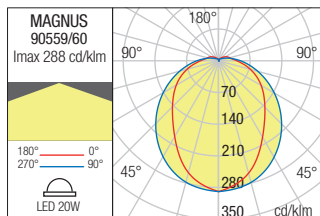

BOLLARD • STÂLPIȘOR

Code Finishing

90559 ■ Dark Grey

90560 ■ Corten

LED type	Input voltage	Power	CCT	Luminous Flux Source/system	CRI
SMD LED OSRAM 2835, 144 pcs	100-240V, 50/60Hz	20W	3000K	2024/1389 lm	80