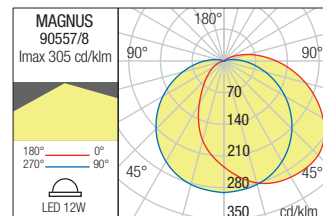

BOLLARD • STĂLPÎȘOR

Code Finishing

90557 ■ Dark Grey

90558 ■ Corten

LED type	Input voltage	Power	CCT	Luminous Flux Source/system	CRI
SMD LED OSRAM 2835, 72 pcs	100-240V, 50/60Hz	12W	3000K	1390/882 lm	80

BOLLARD • STÂLPIȘOR