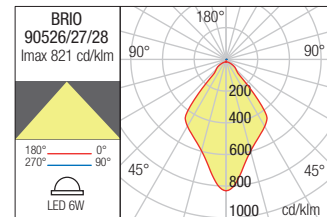

WALL LAMP • APLICĂ

Code Finishing

- 90529 Sand White
- 90530 Dark Grey
- 90531 Corten

LED type	Input voltage	Power	CCT	Luminous Flux Source/system	Optics	CRI
COB LED, 2 pcs	220-240V	10W	3000K	1000/798 lm	2 x 75°	80