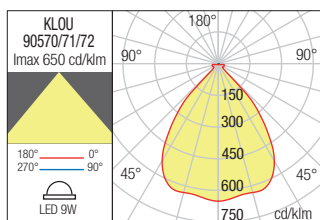

Code Finishing

- 90570** Sand White
- 90571** Dark Grey
- 90572** Corten

LED type	Input voltage	Power	CCT	Luminous Flux Source/system	Optics	CRI
COB LED Bridgelux, 1pcs	220-240V	9W	3000K	896/542 lm	78°	80