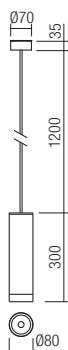

Code Finishing

- 90570** Sand White
- 90571** Dark Grey
- 90572** Corten

LED type	Input voltage	Power	CCT	Luminous Flux Source/system	Optics	CRI
COB LED Bridgelux, 1pcs	220-240V	9W	3000K	896/542 lm	78°	80