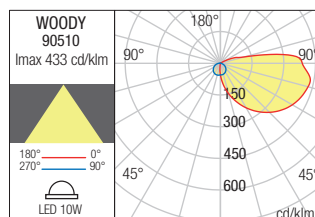

Code Finishing

90510 ■ Dark Grey

LED type	Input voltage	Power	CCT	Luminous Flux Source/system	CRI
SMD 2835 LED, 48 pcs	100-240V, 50/60Hz	10W	3000K	1131/650 lm	80

BOLLARD • STÂLPIȘOR

Code Finishing

90512 ■ Dark Grey