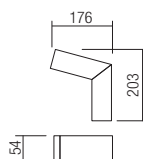

Code Finishing

90510 ■ Dark Grey

LED type	Input voltage	Power	CCT	Luminous Flux Source/system	CRI
SMD 2835 LED, 48 pcs	100-240V, 50/60Hz	10W	3000K	1131/650 lm	80

BOLLARD • STÂLPIȘOR

Code Finishing

90512 ■ Dark Grey