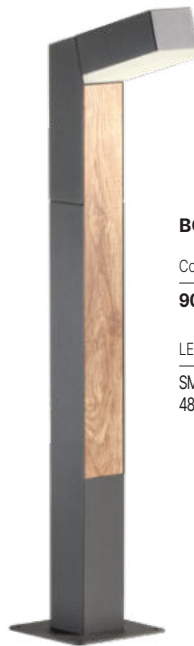

BOLLARD • STÂLPIȘOR

Code Finishing

90512 ■ Dark Grey

LED type	Input voltage	Power	CCT	Luminous Flux Source/system	CRI
SMD 2835 LED, 48 pcs	100-240V, 50/60Hz	10W	3000K	1131/650 lm	80