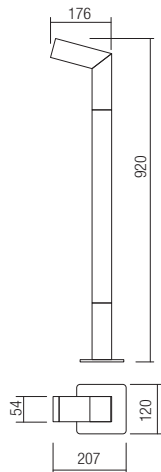

BOLLARD • STÂLPIȘOR

Code Finishing

90512 ■ Dark Grey

LED type	Input voltage	Power	CCT	Luminous Flux Source/system	CRI
SMD 2835 LED, 48 pcs	100-240V, 50/60Hz	10W	3000K	1131/650 lm	80