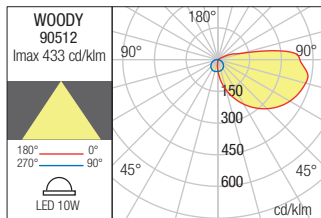

BOLLARD • STÂLPIȘOR

Code Finishing

90512 ■ Dark Grey

LED type	Input voltage	Power	CCT	Luminous Flux Source/system	CRI
SMD 2835 LED, 48 pcs	100-240V, 50/60Hz	10W	3000K	1131/650 lm	80