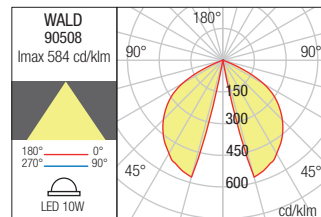

WALL LAMP • APLICĂ

Code Finishing

90508 ■ Dark Grey

LED type	Input voltage	Power	CCT	Luminous Flux Source/system	Optics	CRI
COB LED, 1 pcs	100-240V, 50/60Hz	10W	3000K	986/650 lm	130°	80

BOLLARD • STĂLPIȘOR