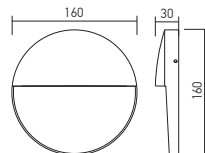

Lander

Exterior wall lamps equipped with SMD LEDs, housing of die cast aluminium electrostatically painted in sand white or dark grey, transparent polycarbonate diffuser.

Aplice pentru exterior echipate cu LED-uri SMD, corp din aluminiu turnat sub presiune vopsit în câmp electrostatic alb mat sau gri închis, dispersor din polycarbonat transparent.

Appliche per esterni equipaggiate con LED SMD, corpo in pressofusione di alluminio verniciato a polveri colore bianco sabbiato o grigio scuro, diffusore in polycarbonato trasparente.

Бра для наружного освещения, оснащенные светодиодами SMD, с корпусом из литого под давлением алюминия, окрашенным в электростатическом поле в матово-белый или темно-серый цвет, и рассеивателем из прозрачного поликарбоната.

Küttéri falilámpák, SMD LED-el szerelve, matt fehér vagy sötét szürke, elektrosztatikus mezőben festett, nyomás alatt öntött alumínium szerkezet, áttetsző polikarbonát diszperzör.

Аплици за екстериор, оборудвани с LED-ове SMD, алуминиево тяло, излято под налягане, боядисано в электростатично поле в матово бяло или тъмно сиво, прозрачен поликарбонатен дифузер.

Exteriérové nástenné svietidlá vybavené SMD LED diódami, teleso z tlakovo liateho hliníka elektrostaticky lakované v pieskovo bielej alebo tmavosivej farbe, priehľadný polykarbonátový difúzor.

WALL LAMP • APLICĂ

Code Finishing

90472 Sand White
90473 Dark Grey

LED type	Input voltage	Power	CCT	Luminous Flux Source/system	CRI
SMD LED 2835, 15 pcs	220-240V	3W	3000K	370/100 lm	80

WALL LAMP • APLICĂ

Code Finishing

90476 Sand White
90477 Dark Grey

LED type	Input voltage	Power	CCT	Luminous Flux Source/system	CRI
SMD LED 2835, 28 pcs	220-240V	6W	3000K	700/275 lm	80