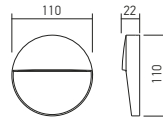

WALL LAMP • APLICĂ

Code Finishing

90472 Sand White
90473 Dark Grey

LED type	Input voltage	Power	CCT	Luminous Flux Source/system	CRI
SMD LED 2835, 15 pcs	220-240V	3W	3000K	370/100 lm	80

WALL LAMP • APLICĂ

Code Finishing

90476 Sand White
90477 Dark Grey

LED type	Input voltage	Power	CCT	Luminous Flux Source/system	CRI
SMD LED 2835, 28 pcs	220-240V	6W	3000K	700/275 lm	80