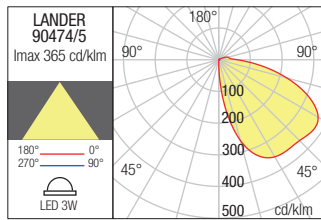

LED type	Input voltage	Power	CCT	Luminous Flux Source/system	CRI
SMD LED 2835, 28 pcs	220-240V	6W	3000K	700/275 lm	80

Lander

WALL LAMP • APLICĂ

Code Finishing

90474 Sand White

90475 Dark Grey

LED type	Input voltage	Power	CCT	Luminous Flux Source/system	CRI
SMD LED 2835, 15 pcs	220-240V	3W	3000K	360/100 lm	80