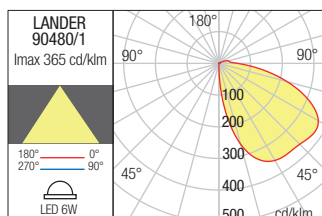

WALL LAMP • APLICĂ

Code Finishing

90480 Sand White

90481 Dark Grey

LED type	Input voltage	Power	CCT	Luminous Flux Source/system	CRI
SMD LED 2835, 28 pcs	220-240V	6W	3000K	700/205 lm	80