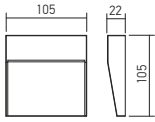

LED type	Input voltage	Power	CCT	Luminous Flux Source/system	CRI
SMD LED 2835, 28 pcs	220-240V	6W	3000K	700/275 lm	80

Lander

WALL LAMP • APLICĂ

Code Finishing

90474 Sand White

90475 Dark Grey

LED type	Input voltage	Power	CCT	Luminous Flux Source/system	CRI
SMD LED 2835, 15 pcs	220-240V	3W	3000K	360/100 lm	80