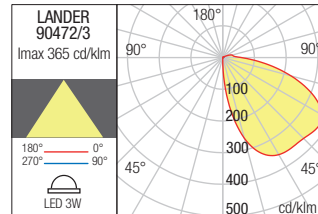

WALL LAMP • APLICĂ

Code Finishing

90472 Sand White
90473 Dark Grey

LED type	Input voltage	Power	CCT	Luminous Flux Source/system	CRI
SMD LED 2835, 15 pcs	220-240V	3W	3000K	370/100 lm	80

WALL LAMP • APLICĂ

Code Finishing

90476 Sand White
90477 Dark Grey

LED type	Input voltage	Power	CCT	Luminous Flux Source/system	CRI
SMD LED 2835, 28 pcs	220-240V	6W	3000K	700/275 lm	80