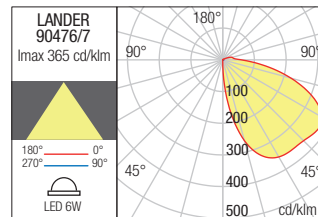

Lander

Exterior wall lamps equipped with SMD LEDs, housing of die cast aluminium electrostatically painted in sand white or dark grey, transparent polycarbonate diffuser.

Aplice pentru exterior echipate cu LED-uri SMD, corp din aluminiu turnat sub presiune vopsit în câmp electrostatic alb mat sau gri închis, dispersor din polycarbonat transparent.

Appliche per esterni equipaggiate con LED SMD, corpo in pressofusione di alluminio verniciato a polveri colore bianco sabbiato o grigio scuro, diffusore in polycarbonato trasparente.

Бра для наружного освещения, оснащенные светодиодами SMD, с корпусом из литого под давлением алюминия, окрашенным в электростатическом поле в матово-белый или темно-серый цвет, и рассеивателем из прозрачного поликарбоната.

Küttéri falilámpák, SMD LED-el szerelve, matt fehér vagy sötét szürke, elektrosztatikus mezőben festett, nyomás alatt öntött alumínium szerkezet, áttetsző polikarbonát diszperzör.

Аплици за екстериор, оборудвани с LED-ове SMD, алуминиево тяло, излято под налягане, боядисано в электростатично поле в матово бяло или тъмно сиво, прозрачен поликарбонатен дифузер.

Exteriérové nástenné svietidlá vybavené SMD LED diódami, teleso z tlakovo liateho hliníka elektrostaticky lakované v pieskovo bielej alebo tmavosivej farbe, priehľadný polykarbonátový difúzor.

WALL LAMP • APLICĂ

Code Finishing

90472 Sand White
90473 Dark Grey

LED type	Input voltage	Power	CCT	Luminous Flux Source/system	CRI
SMD LED 2835, 15 pcs	220-240V	3W	3000K	370/100 lm	80

WALL LAMP • APLICĂ

Code Finishing

90476 Sand White
90477 Dark Grey

LED type	Input voltage	Power	CCT	Luminous Flux Source/system	CRI
SMD LED 2835, 28 pcs	220-240V	6W	3000K	700/275 lm	80