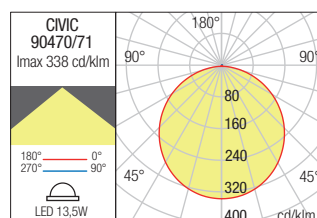

Code	Finishing
90470	Sand White
90471	Dark Grey

LED type	Input voltage	Power	CCT	Luminous Flux Source/system	CRI
SMD LED 2835, 60 pcs	220-240V	13,5W	3000K	1834/998 lm	80

ADHESIVE LETTERS AND NUMBERS SET INCLUDED