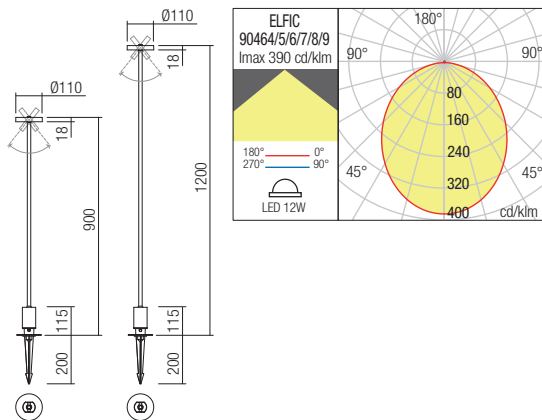

H 900mm

Code	Finishing	Height
90464	Dark Grey	900
90465	Corten	900
90466	Dark Green	900

H 1200mm

90467	Dark Grey	1200
90468	Corten	1200
90469	Dark Green	1200

LED type	Input voltage	Power	CCT	Luminous Flux Source/system	Optics	CRI
SMD LED 2835, 20 pcs	220-240V	12W	3000K	1402/690 lm	100°	80