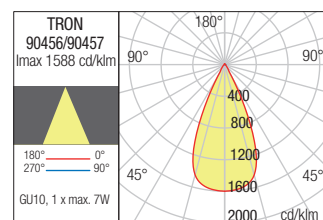

WALL LAMP • APLICĂ

Code Finishing

90456 ■ Dark Grey
90457 ■ Cooper

Power	Socket	Input voltage	Input frequency
1x max. 7W	GU10	230V	50Hz

WALL LAMP • APLICĂ

Code Finishing

90458 ■ Dark Grey

90459 ■ Cooper