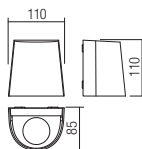

WALL LAMP • APLICĂ

Code Finishing

90456 ■ Dark Grey
90457 ■ Cooper

Power	Socket	Input voltage	Input frequency
1x max. 7W	GU10	230V	50Hz

WALL LAMP • APLICĂ

Code Finishing

90458 ■ Dark Grey

90459 ■ Cooper