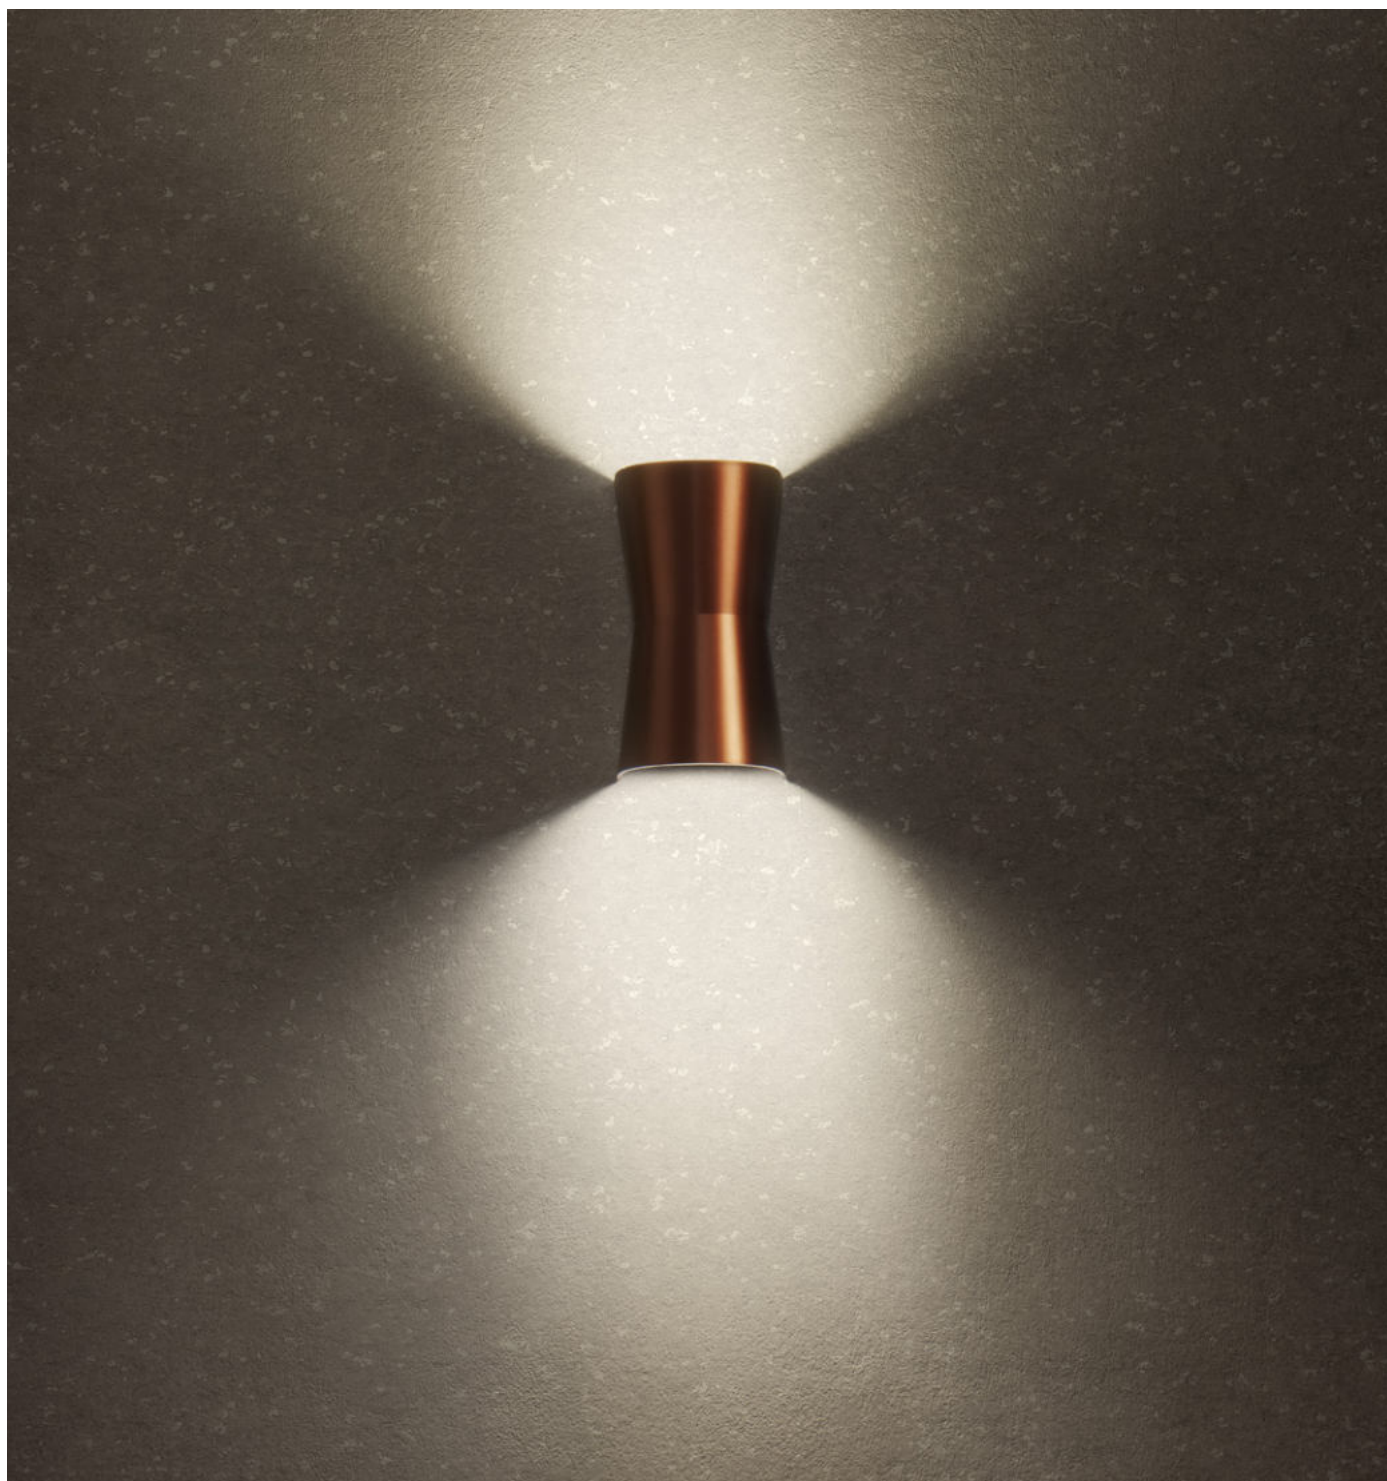

WALL LAMP • APLICĂ

Code Finishing

90458 ■ Dark Grey

90459 ■ Cooper

Power	Socket	Input voltage	Input frequency
2 x max. 7W	GU10	230V	50Hz