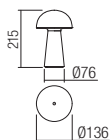

TABLE LAMP • VEIOZÁ

Code	Finishing
90438	Mat White
90439	Mat Black

LED type	SMD LED 2835, 15 pcs x 0,11W
Power	4,7W when lamp is lightened & charged 1,7W only with battery
CCT	3000K
Luminous Flux Source/system	170/95 lm
CRI	>80
Optic	114°
Input voltage	DC 5V
Battery type	Li-ion with self protection system
Battery capacity	2200mA
Charging time	<5h
Life time (100% light intensity)	>8h
Power supply adapter Included	Input AC 100-240V, Output DC 5V 1A IP20, CLASS II
Switch touch	ON/OFF
Dimmable (switch touch stepless dimmable)	3 steps 10% - 50% - 100%