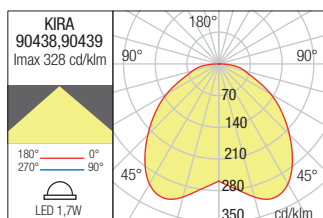

TABLE LAMP • VEIOZÁ

Code	Finishing
90438	Mat White
90439	Mat Black

LED type	SMD LED 2835, 15 pcs x 0,11W
Power	4,7W when lamp is lightened & charged 1,7W only with battery
CCT	3000K
Luminous Flux Source/system	170/95 lm
CRI	>80
Optic	114°
Input voltage	DC 5V
Battery type	Li-ion with self protection system
Battery capacity	2200mA
Charging time	<5h
Life time (100% light intensity)	>8h
Power supply adapter Included	Input AC 100-240V, Output DC 5V 1A IP20, CLASS II
Switch touch	ON/OFF
Dimmable (switch touch stepless dimmable)	3 steps 10% - 50% - 100%