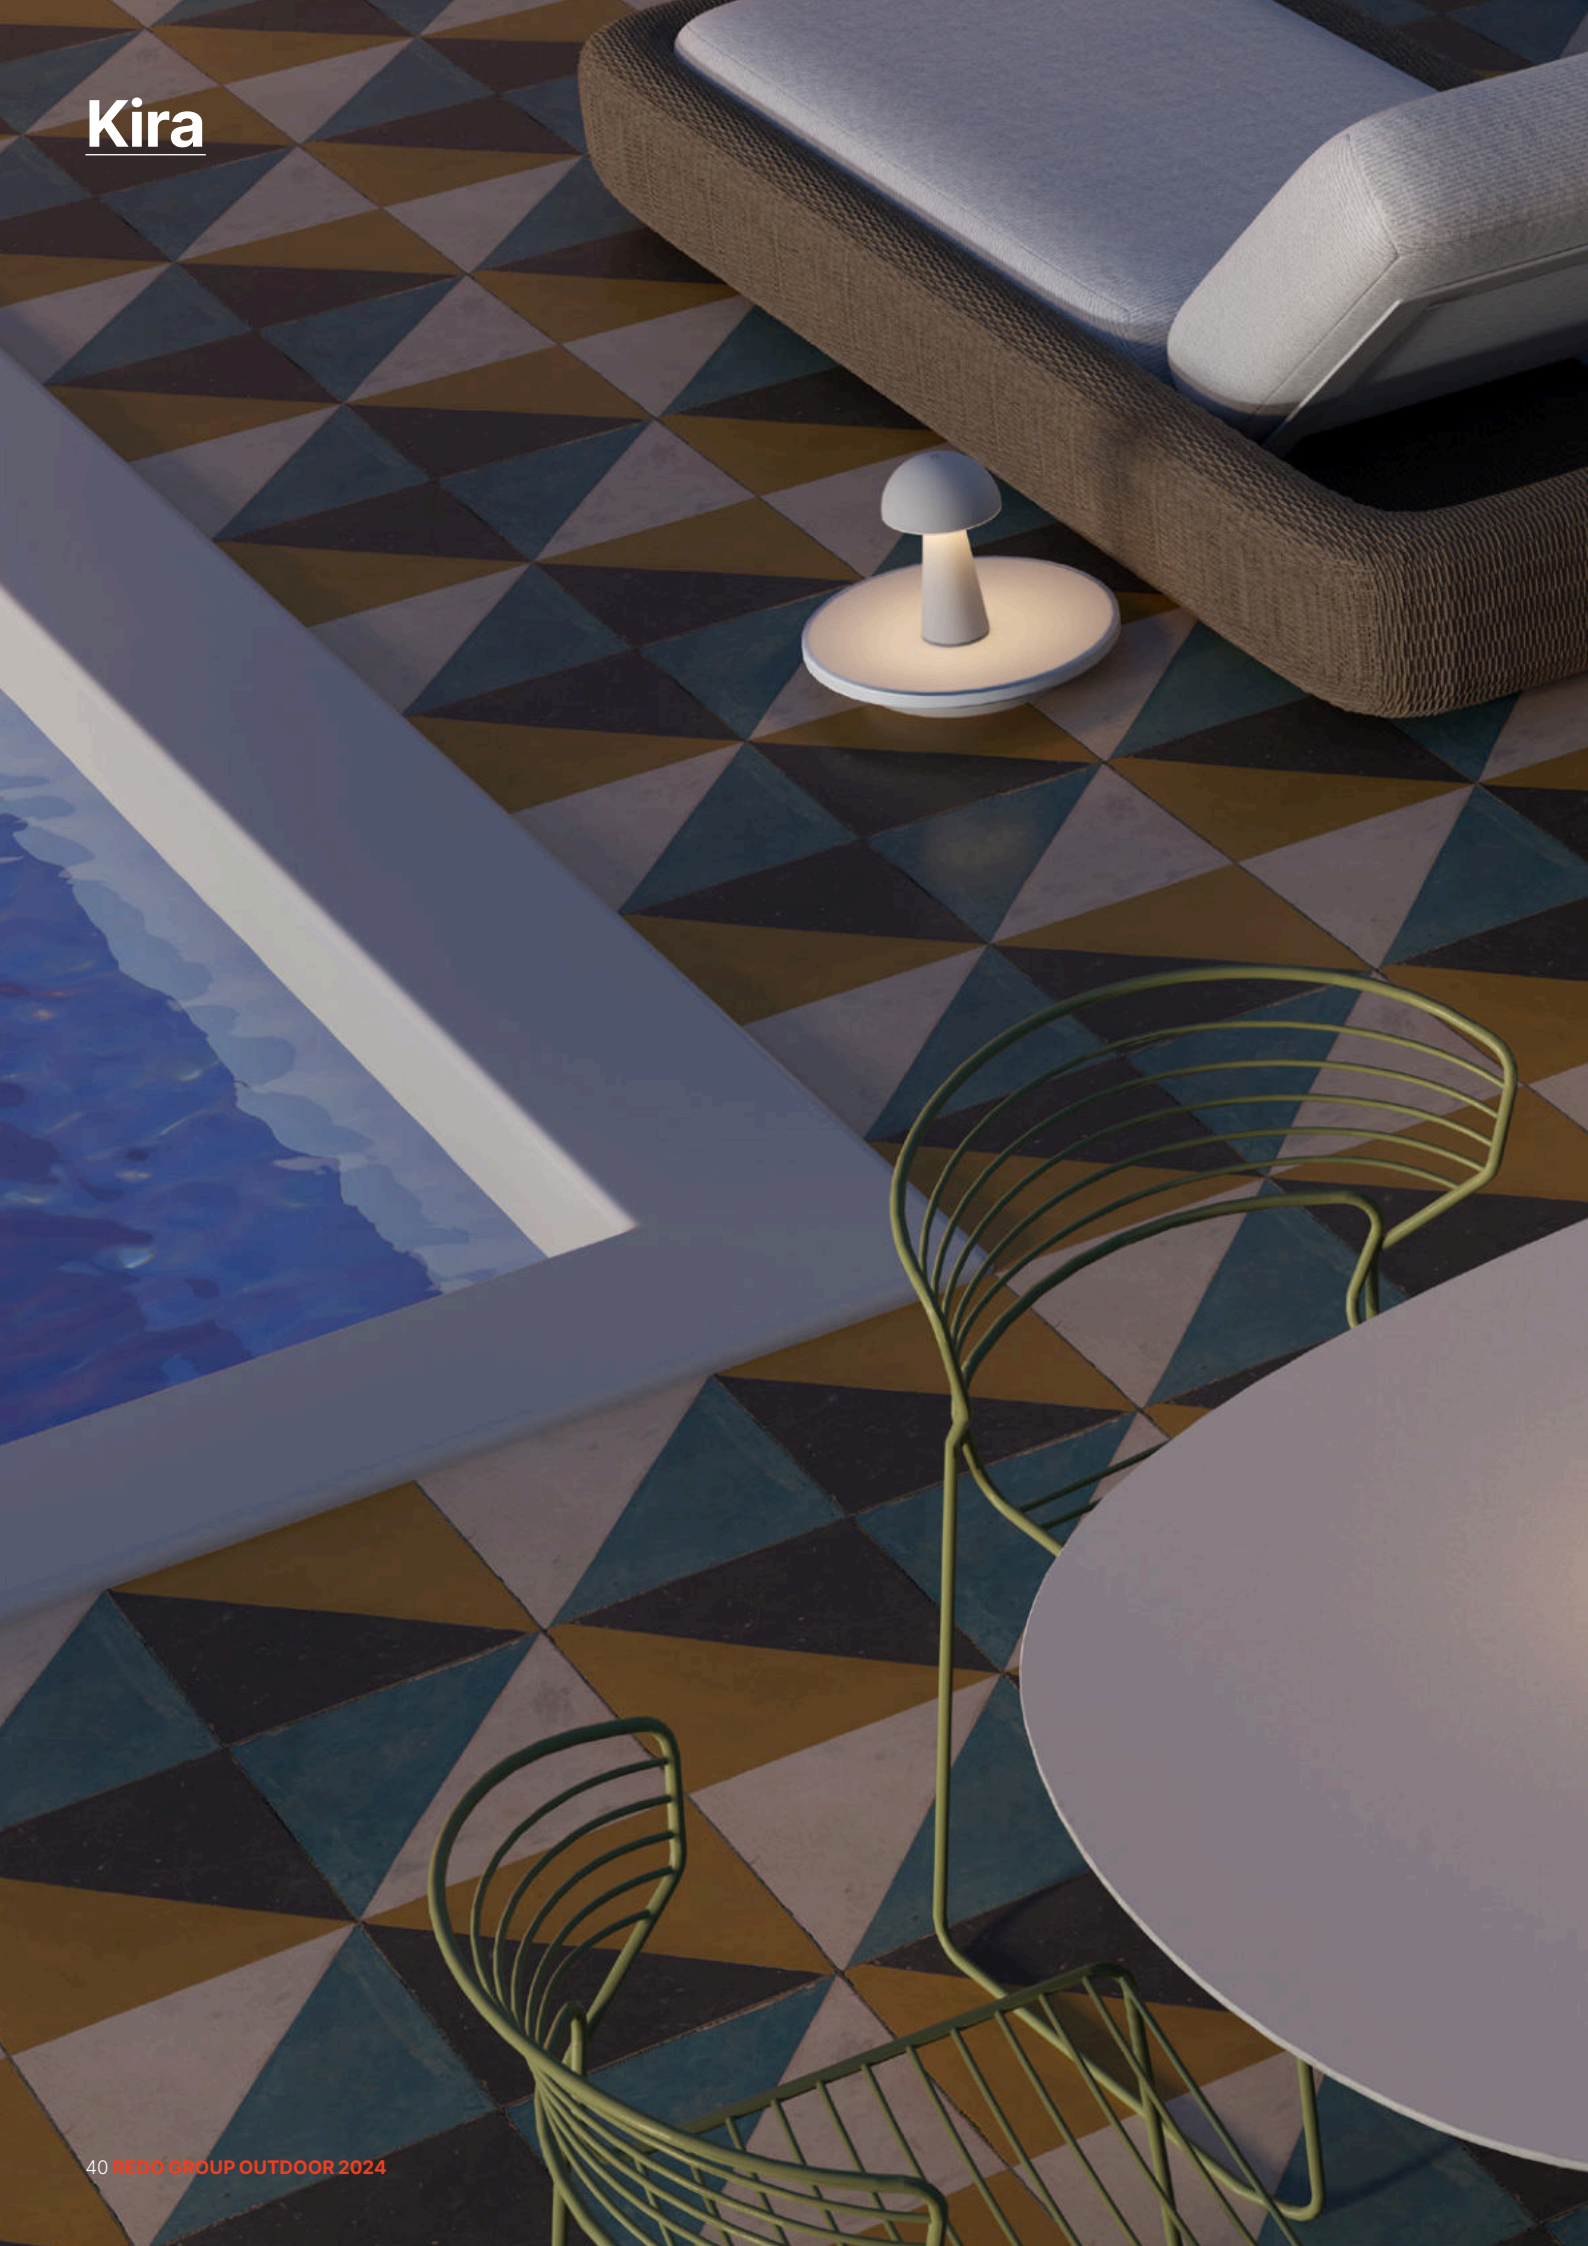

Kira

Kira

Outdoor table lamps equipped with SMD LEDs, touch switch ON/OFF and 3 step touch dimmer. Fitted with 18650 Li-ion battery, 2.200mA capacity, with overload self-protection system, micro USB line socket and adapter (included) 100 - 240V, 50/60Hz, IP20.