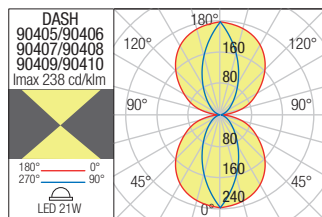

WALL LAMP • APLICĂ

Code	Finishing	CCT
90405	Sand White	3000K
90407	Dark Grey	3000K
90409	Dark Brown	3000K
90406	Sand White	4000K
90408	Dark Grey	4000K
90410	Dark Brown	4000K

LED type	Input voltage	Power	Luminous Flux Source/system	CRI
SMD LED 2835, 60 pcs	220-240V	21W	3000K: 2630/990 lm 4000K: 2762/1041 lm	80