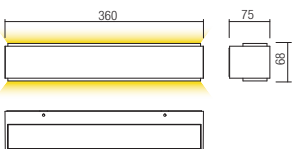

## WALL LAMP • APLICĂ

Code	Finishing	CCT
90405	Sand White	3000K
90407	Dark Grey	3000K
90409	Dark Brown	3000K
90406	Sand White	4000K
90408	Dark Grey	4000K
90410	Dark Brown	4000K

LED type	Input voltage	Power	Luminous Flux Source/system	CRI
SMD LED 2835, 60 pcs	220-240V	21W	3000K: 2630/990 lm 4000K: 2762/1041 lm	80