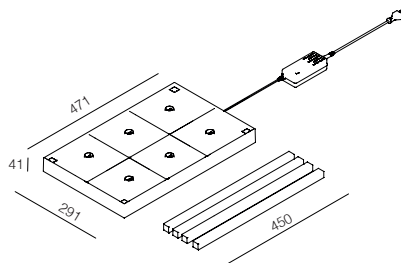

Multi charger base (6 pcs) stackable max 3 levels

Code	Finishing	Power	Input voltage	Input frequency
MC6	Sand Black	45W	100-240V	50/60Hz

Multi contact charging shelf for 6 table lamps Iluna.
Equipped with 4 spacers which allow assembling a maximum 3 storey charging stand, black ABS body, adapter and 3 meters of power supply cable included.