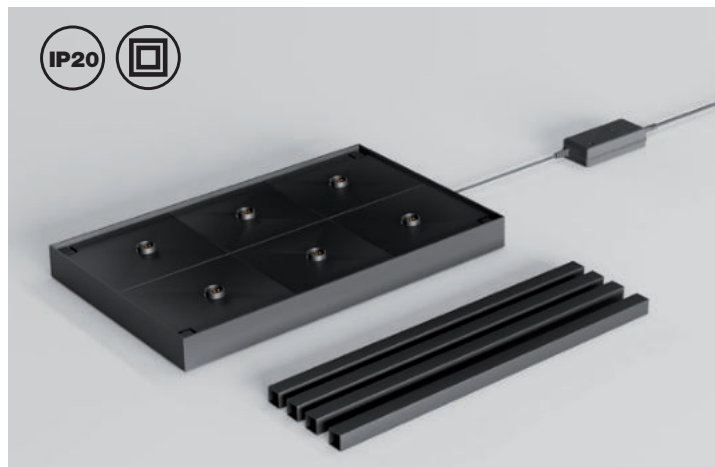

Multi charger base (6 pcs) stackable max 3 levels

Code	Finishing	Power	Input voltage	Input frequency
MC6	Sand Black	45W	100-240V	50/60Hz

Multi contact charging shelf for 6 table lamps Iluna.
Equipped with 4 spacers which allow assembling a maximum 3 storey charging stand, black ABS body, adapter and 3 meters of power supply cable included.