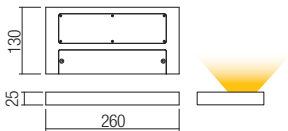

Led type	SAMSUNG SMD LED 56 pcs x 0,53W
Power	30W
Input	220-240V, 50/60Hz
Color temperature	3000K
Lumen source	3180 lm
Lumen system	2069 lm
Optic	120°
CRI	90
Not dimmable	

CE IP20