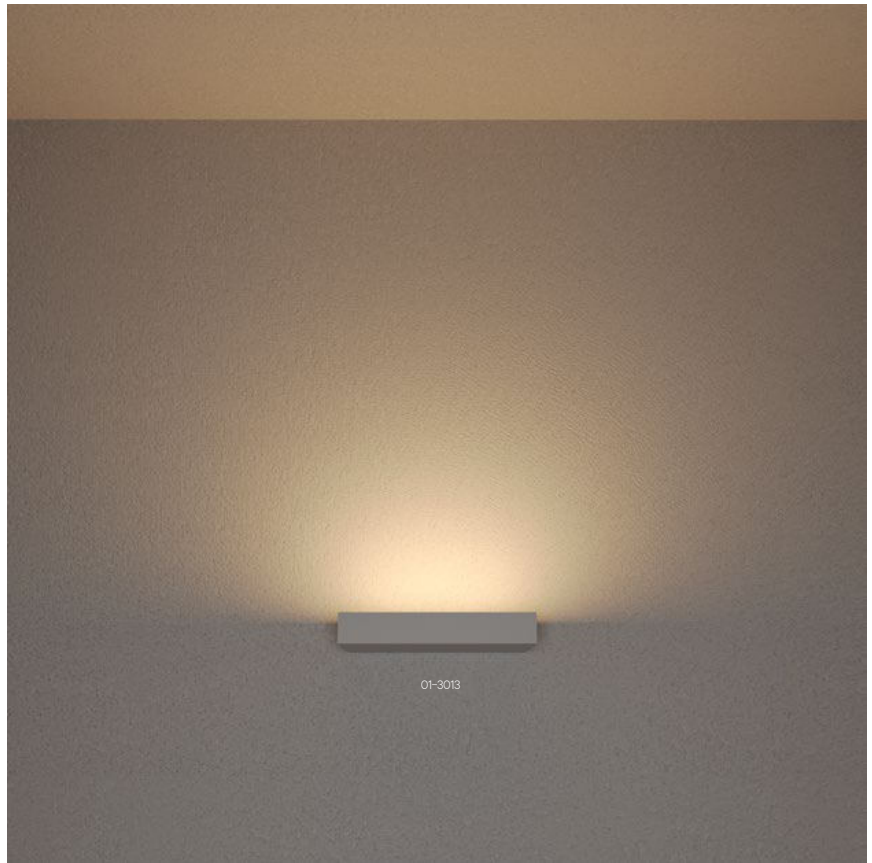

art. **01-3015** Matt White
art. **01-3016** Matt Black

Led type	SAMSUNG SMD LED 56 pcs x 0,53W
Power	30W
Input	220-240V, 50/60Hz
Color temperature	3000K
Lumen source	3180 lm
Lumen system	2069 lm
Optic	120°
CRI	90
Not dimmable	

CE IP20