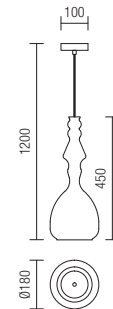

-  art. **01-2937** Gold
-  art. **01-2938** Smoke
-  art. **01-2939** Coffee

Lampholder E27
 Power 1 x max. 42W
 Input 230V, 50Hz

CE IP20

info__

Series of suspended light fittings, matt black metal structure with gold, smoky or coffee blown glass diffuser.