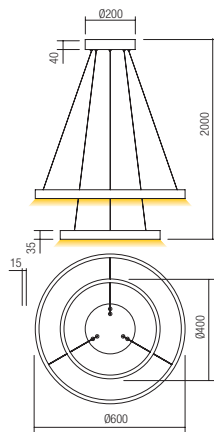

Led type	SMD LED 2835 671 pcs x 0,11W	
Power	75W	
Input	220V-240V, 50/60Hz	
Color temperature	3000K	4000K
Lumen source	10200 lm	10500 lm
Lumen system	White: 4875 lm Gold: 4875 lm Black: 4338 lm	White: 5100 lm Gold: 5100 lm Black: 4437 lm

CRI 80
Dimmable (3 step)

CE IP20

- art. **01-2887** Sand White 3000K
- art. **01-2891** Sand Black 3000K
- art. **01-2889** Matt Gold 3000K
- art. **01-2888** Sand White 4000K
- art. **01-2892** Sand Black 4000K
- art. **01-2890** Matt Gold 4000K