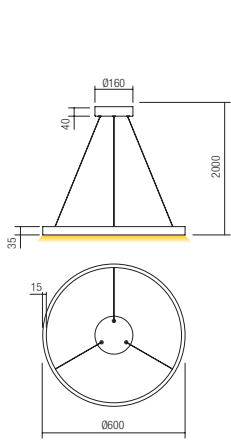

Direct light

- art. **01-2863** Sand White 3000K
- art. **01-2867** Sand Black 3000K
- art. **01-2865** Matt Gold 3000K
- art. **01-2864** Sand White 4000K
- art. **01-2868** Sand Black 4000K
- art. **01-2866** Matt Gold 4000K

Led type	SMD LED 2835 216 pcs x 0,17W	
Power	37W	
Input	220V-240V, 50/60Hz	
Color temperature	3000K	4000K
Lumen source	5032 lm	5180 lm
Lumen system	White: 2405 lm Gold: 2405 lm Black: 2092 lm	White: 2516 lm Gold: 2516 lm Black: 2214 lm

CRI 80
Dimmable (3 step)
CE IP20

- art. **01-2899** Sand White 3000K
- art. **01-2903** Sand Black 3000K
- art. **01-2901** Matt Gold 3000K
- art. **01-2900** Sand White 4000K
- art. **01-2904** Sand Black 4000K
- art. **01-2902** Matt Gold 4000K