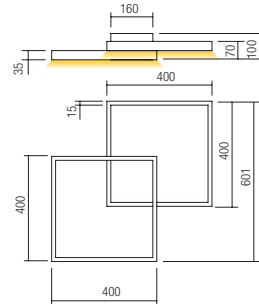

Led type	SMD LED 2835 216 pcs x 0,17W	
Power	37W	
Input	220V-240V, 50/60Hz	
Color temperature	3000K	4000K
Lumen source	5032 lm	5180 lm
Lumen system	White: 2405 lm Gold: 2405 lm Black: 2045 lm	White: 2516 lm Gold: 2516 lm Black: 2132 lm

CRI 80
Dimmable (3 step)
CE IP20

- art. **01-2857** Sand White 3000K
- art. **01-2861** Sand Black 3000K
- art. **01-2859** Matt Gold 3000K
- art. **01-2858** Sand White 4000K
- art. **01-2862** Sand Black 4000K
- art. **01-2860** Matt Gold 4000K