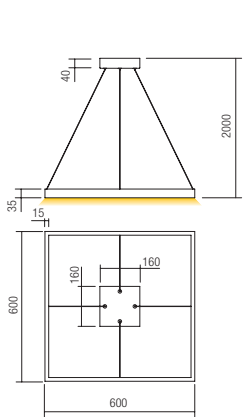

Led type	SMD LED 2835 403 pcs x 0,09W	
Power	40W	
Input	220V-240V, 50/60Hz	
Color temperature	3000K	4000K
Lumen source	5440 lm	5600 lm
Lumen system	White: 2600 lm Gold: 2600 lm Black: 2236 lm	White: 2720 lm Gold: 2720 lm Black: 2394 lm

CRI 80
Dimmable (3 step)
CE IP20

- art. **01-2869** Sand White 3000K
- art. **01-2873** Sand Black 3000K
- art. **01-2871** Matt Gold 3000K
- art. **01-2870** Sand White 4000K
- art. **01-2874** Sand Black 4000K
- art. **01-2872** Matt Gold 4000K