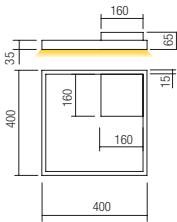

Led type	SMD LED 2835 156 pcs x 0,15W	
Power	24W	
Input	220V-240V, 50/60Hz	
Color temperature	3000K	4000K
Lumen source	3264 lm	3360 lm
Lumen system	White: 1560 lm Gold: 1560 lm Black: 1325 lm	White: 1632 lm Gold: 1632 lm Black: 1398 lm

CRI 80
Dimmable (3 step)
CE IP20

- art. **01-2851** Sand White 3000K
- art. **01-2855** Sand Black 3000K
- art. **01-2853** Matt Gold 3000K
- art. **01-2852** Sand White 4000K
- art. **01-2856** Sand Black 4000K
- art. **01-2854** Matt Gold 4000K