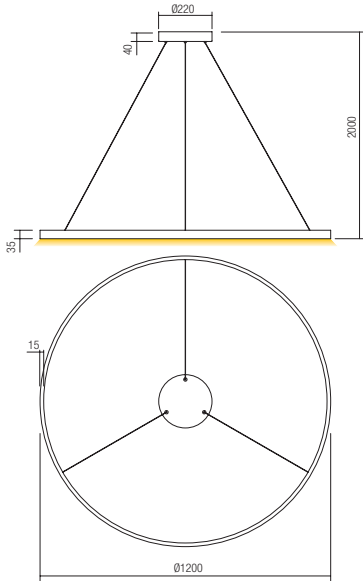

- art. **01-2881** Sand White 3000K
- art. **01-2885** Sand Black 3000K
- art. **01-2883** Matt Gold 3000K
- art. **01-2882** Sand White 4000K
- art. **01-2886** Sand Black 4000K
- art. **01-2884** Matt Gold 4000K