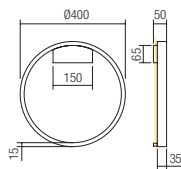

Led type	SMD LED 2835 156 pcs x 0,15W	
Power	24W	
Input	220V-240V, 50/60Hz	
Color temperature	3000K	4000K
Lumen source	3264 lm	3360 lm
Lumen system	White: 1560 lm Gold: 1560 lm Black: 1325 lm	White: 1632 lm Gold: 1632 lm Black: 1398 lm