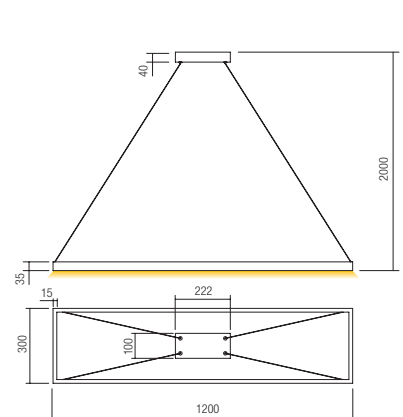

Led type	SMD LED 2835 504 pcs x 0,09W	
Power	50W	
Input	220V-240V, 50/60Hz	
Color temperature	3000K	4000K
Lumen source	6800 lm	7000 lm
Lumen system	White: 3250 lm Gold: 3250 lm Black: 2795 lm	White: 3400 lm Gold: 3400 lm Black: 3011 lm

CRI 80
Dimmable (3 step)
CE IP20