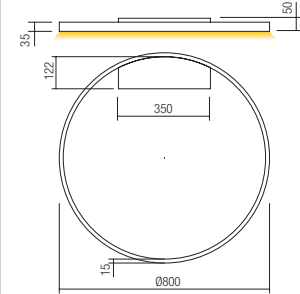

Led type	SMD LED 2835 806 pcs x 0,07W	
Power	62W	
Input	220V-240V, 50/60Hz	
Color temperature	3000K	4000K
Lumen source	8432 lm	8680 lm
Lumen system	White: 4030 lm Gold: 4030 lm Black: 3546 lm	White: 4216 lm Gold: 4216 lm Black: 3668 lm

CRI 80
Dimmable (3 step)
CE IP20

- art. **01-2845** Sand White 3000K
- art. **01-2849** Sand Black 3000K
- art. **01-2847** Matt Gold 3000K
- art. **01-2846** Sand White 4000K
- art. **01-2850** Sand Black 4000K
- art. **01-2848** Matt Gold 4000K