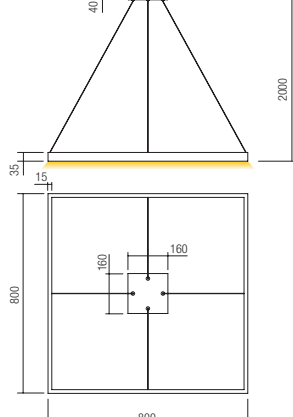

Led type	SMD LED 2835 537 pcs x 0,09W	
Power	50W	
Input	220V-240V, 50/60Hz	
Color temperature	3000K	4000K
Lumen source	6800 lm	7000 lm
Lumen system	White: 3250 lm Gold: 3250 lm Black: 2828 lm	White: 3400 lm Gold: 3400 lm Black: 2924 lm

CRI 80
Dimmable (3 step)
CE IP20

- art. **01-2875** Sand White 3000K
- art. **01-2879** Sand Black 3000K
- art. **01-2877** Matt Gold 3000K
- art. **01-2876** Sand White 4000K
- art. **01-2880** Sand Black 4000K
- art. **01-2878** Matt Gold 4000K