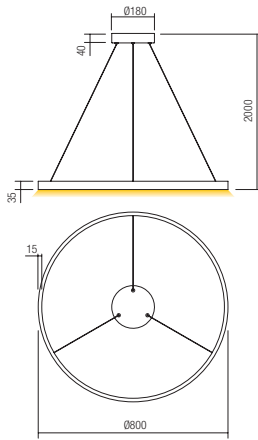

Led type	SMD LED 2835 288 pcs x 0,17W	
Power	50W	
Input	220V-240V, 50/60Hz	
Color temperature	3000K	4000K
Lumen source	6800 lm	7000 lm
Lumen system	White: 3250 lm Gold: 3250 lm Black: 2795 lm	White: 3400 lm Gold: 3400 lm Black: 2992 lm

CRI 80
Dimmable (3 step)
CE IP20

- art. **01-2905** Sand White 3000K
- art. **01-2909** Sand Black 3000K
- art. **01-2907** Matt Gold 3000K
- art. **01-2906** Sand White 4000K
- art. **01-2910** Sand Black 4000K
- art. **01-2908** Matt Gold 4000K