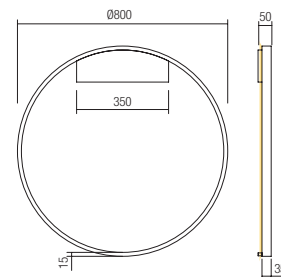

Led type	SMD LED 2835 216 pcs x 0,17W	
Power	37W	
Input	220V-240V, 50/60Hz	
Color temperature	3000K	4000K
Lumen source	5032 lm	5180 lm
Lumen system	White: 2405 lm Gold: 2405 lm Black: 2045 lm	White: 2516 lm Gold: 2516 lm Black: 2132 lm

CRI 80
Dimmable (3 step)

CE IP20

- art. **01-2827** Sand White 3000K
- art. **01-2831** Sand Black 3000K
- art. **01-2829** Matt Gold 3000K
- art. **01-2828** Sand White 4000K
- art. **01-2832** Sand Black 4000K
- art. **01-2830** Matt Gold 4000K