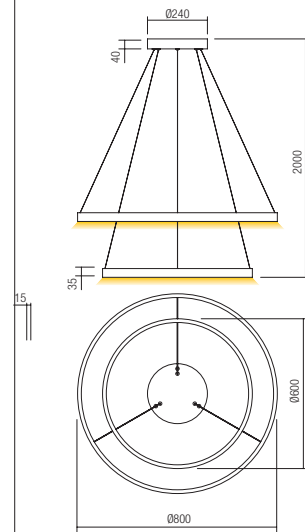

Led type	SMD LED 2835 940 pcs x 0,10W	
Power	100W	
Input	220V-240V, 50/60Hz	
Color temperature	3000K	4000K
Lumen source	13600 lm	14000 lm
Lumen system	White: 6500 lm Gold: 6500 lm Black: 5525 lm	White: 6800 lm Gold: 6800 lm Black: 5984 lm

CRI 80
Dimmable (3 step)

CE IP20

- art. **01-2893** Sand White 3000K
- art. **01-2897** Sand Black 3000K
- art. **01-2895** Matt Gold 3000K
- art. **01-2894** Sand White 4000K
- art. **01-2898** Sand Black 4000K
- art. **01-2896** Matt Gold 4000K