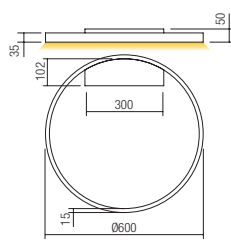

Led type	SMD LED 2835 403 pcs x 0,07W	
Power	30W	
Input	220V-240V, 50/60Hz	
Color temperature	3000K	4000K
Lumen source	4080 lm	4200 lm
Lumen system	White: 1950 lm Gold: 1950 lm Black: 1657 lm	White: 2040 lm Gold: 2040 lm Black: 1754 lm

CRI 80
Dimmable (3 step)
CE IP20

- art. **01-2839** Sand White 3000K
- art. **01-2843** Sand Black 3000K
- art. **01-2841** Matt Gold 3000K
- art. **01-2840** Sand White 4000K
- art. **01-2844** Sand Black 4000K
- art. **01-2842** Matt Gold 4000K