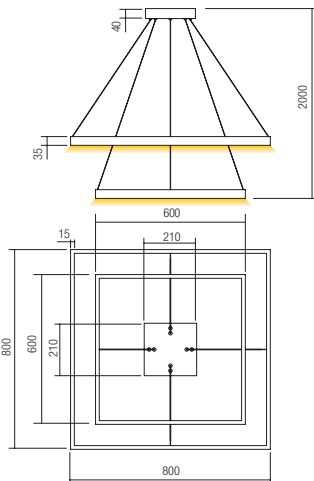

Led type	SMD LED 2835 372 pcs x 0,16W	
Power	62W	
Input	220V-240V, 50/60Hz	
Color temperature	3000K	4000K
Lumen source	8432 lm	8680 lm
Lumen system	White: 4030 lm Gold: 4030 lm Black: 3465 lm	White: 4216 lm Gold: 4216 lm Black: 3710 lm

CRI 80
Dimmable (3 step)

CE IP20

- art. **01-2917** Sand White 3000K
- art. **01-2921** Sand Black 3000K
- art. **01-2919** Matt Gold 3000K
- art. **01-2918** Sand White 4000K
- art. **01-2922** Sand Black 4000K
- art. **01-2920** Matt Gold 4000K