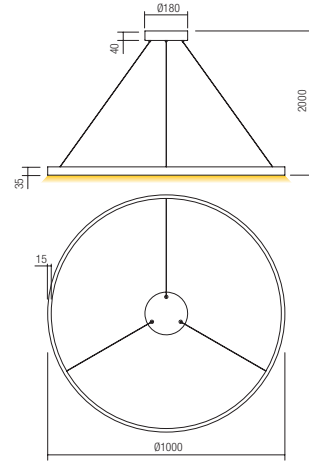

Led type	SMD LED 2835 360 pcs x 0,17W	
Power	62W	
Input	220V-240V, 50/60Hz	
Color temperature	3000K	4000K
Lumen source	8432 lm	8680 lm
Lumen system	White: 4030 lm Gold: 4030 lm Black: 3465 lm	White: 4216 lm Gold: 4216 lm Black: 3626 lm

CRI 80
Dimmable (3 step)
CE IP20

- art. **01-2923** Sand White 3000K
- art. **01-2927** Sand Black 3000K
- art. **01-2925** Matt Gold 3000K
- art. **01-2924** Sand White 4000K
- art. **01-2928** Sand Black 4000K
- art. **01-2926** Matt Gold 4000K