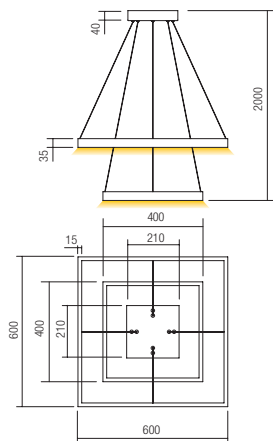

Led type	SMD LED 2835 432 pcs x 0,17W	
Power	75W	
Input	220V-240V, 50/60Hz	
Color temperature	3000K	4000K
Lumen source	10200 lm	10500 lm
Lumen system	White: 4875 lm Gold: 4875 lm Black: 4290 lm	White: 5100 lm Gold: 5100 lm Black: 4590 lm

CRI 80
Dimmable (3 step)

CE IP20

- art. **01-2911** Sand White 3000K
- art. **01-2915** Sand Black 3000K
- art. **01-2913** Matt Gold 3000K
- art. **01-2912** Sand White 4000K
- art. **01-2916** Sand Black 4000K
- art. **01-2914** Matt Gold 4000K