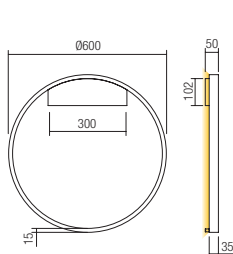

Led type	SMD LED 2835 156 pcs x 0,15W	
Power	24W	
Input	220V-240V, 50/60Hz	
Color temperature	3000K	4000K
Lumen source	3264 lm	3360 lm
Lumen system	White: 1560 lm Gold: 1560 lm Black: 1325 lm	White: 1632 lm Gold: 1632 lm Black: 1398 lm

CRI 80
Dimmable (3 step)

CE IP20

- art. **01-2821** Sand White 3000K
- art. **01-2825** Sand Black 3000K
- art. **01-2823** Matt Gold 3000K
- art. **01-2822** Sand White 4000K
- art. **01-2826** Sand Black 4000K
- art. **01-2824** Matt Gold 4000K