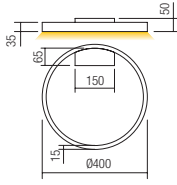

Direct light

- art. **01-2833** Sand White 3000K
- art. **01-2837** Sand Black 3000K
- art. **01-2835** Matt Gold 3000K
- art. **01-2834** Sand White 4000K
- art. **01-2838** Sand Black 4000K
- art. **01-2836** Matt Gold 4000K