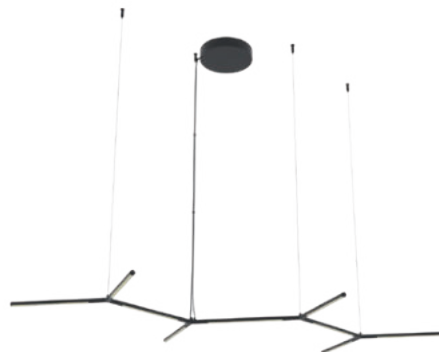

Stick

Stick

Stick

Stick

Stick

Led type SMD LED 2835 360 pcs x 0,18W
 Power 65W
 Input 220-240V, 50/60Hz
 Color temperature 3000K
 Lumen source 8785 lm
 Lumen system 4253 lm
 CRI 90
 Dimmable TRIAC

Led type SMD LED 2835 288 pcs x 0,12W
 Power 36W
 Input 220-240V, 50/60Hz
 Color temperature 3000K
 Lumen source 5228 lm
 Lumen system 2641 lm
 CRI 90
 Dimmable TRIAC

Alternative mounting layout for art. 01-2798 and 01-2799

Led type SMD LED 2835 480 pcs x 0,10W
 Power 48W
 Input 220-240V, 50/60Hz
 Color temperature 3000K
 Lumen source 7255 lm
 Lumen system 3252 lm
 CRI 90
 Dimmable TRIAC 
CE IP20

Alternative mounting layout for art. 01-2800 and 01-2801

Stick

info__

Light fixtures for interior, equipped with SMD LEDs, structure of aluminum and metal electroplated in matt brass or sand black, diffusers of white silicon.

Corpuri de iluminat pentru interior, echipate cu LED-uri SMD, structură din aluminiu și metal finisată alamă mată sau negru mat, dispersoare din silicon alb.

Apparecchi per interni, equipaggiati con SMD LED, struttura in alluminio e metallo finitura ottone opaco o nero opaco, diffusori in silicone bianco.