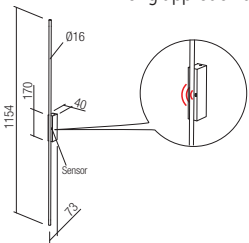

Infrared induction switch (only for art. 01-2790 and 01-2791)
1. Short approach ON/OFF
2. Long approach adjust brightness

Stick

art. **01-2790** Matt Brass
art. **01-2791** Sand Black

Infrared induction switch
1. Short approach ON/OFF
2. Long approach adjust brightness