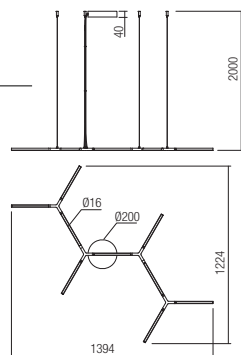

Stick

Stick

Stick

Stick

Stick

Led type SMD LED 2835 360 pcs x 0,18W
 Power 65W
 Input 220-240V, 50/60Hz
 Color temperature 3000K
 Lumen source 8785 lm
 Lumen system 4253 lm
 CRI 90
 Dimmable TRIAC

Led type SMD LED 2835 288 pcs x 0,12W
 Power 36W
 Input 220-240V, 50/60Hz
 Color temperature 3000K
 Lumen source 5228 lm
 Lumen system 2641 lm
 CRI 90
 Dimmable TRIAC

Alternative mounting layout for art. 01-2798 and 01-2799

Led type SMD LED 2835 480 pcs x 0,10W
 Power 48W
 Input 220-240V, 50/60Hz
 Color temperature 3000K
 Lumen source 7255 lm
 Lumen system 3252 lm
 CRI 90
 Dimmable TRIAC 
CE IP20