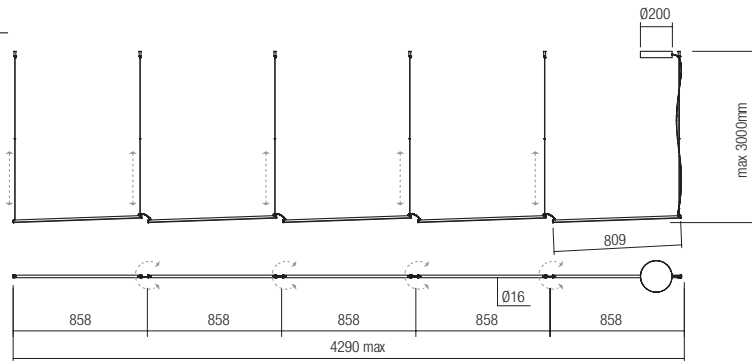

Stick

Stick

Stick

Stick

Stick

Led type SMD LED 2835 360 pcs x 0,18W
 Power 65W
 Input 220-240V, 50/60Hz
 Color temperature 3000K
 Lumen source 8785 lm
 Lumen system 4253 lm
 CRI 90
 Dimmable TRIAC

Led type SMD LED 2835 288 pcs x 0,12W
 Power 36W
 Input 220-240V, 50/60Hz
 Color temperature 3000K
 Lumen source 5228 lm
 Lumen system 2641 lm
 CRI 90
 Dimmable TRIAC

Alternative mounting layout for art. 01-2798 and 01-2799

Led type SMD LED 2835 480 pcs x 0,10W
 Power 48W
 Input 220-240V, 50/60Hz
 Color temperature 3000K
 Lumen source 7255 lm
 Lumen system 3252 lm
 CRI 90
 Dimmable TRIAC 
CE IP20