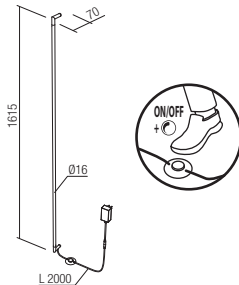

Led type SMD LED 2835 180 pcs x 0,20W
Power 36W
Input 220-240V, 50/60Hz
Color temperature 3000K
Lumen source 3925 lm
Lumen system 1754 lm
CRI 90
Dimmable (3 step)
CE IP20

art. **01-2794** Matt Brass
art. **01-2795** Sand Black