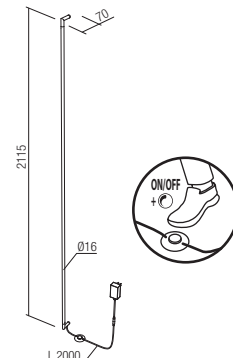

Led type SMD LED 2835 240 pcs x 0,20W
Power 48W
Input 220-240V, 50/60Hz
Color temperature 3000K
Lumen source 5266 lm
Lumen system 2357 lm
CRI 90
Dimmable (3 step)
CE IP20