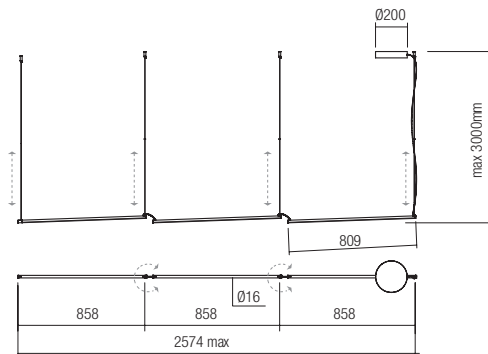

Stick

Stick

Stick

Stick

Stick

Led type SMD LED 2835 360 pcs x 0,18W
 Power 65W
 Input 220-240V, 50/60Hz
 Color temperature 3000K
 Lumen source 8785 lm
 Lumen system 4253 lm
 CRI 90
 Dimmable TRIAC

Led type SMD LED 2835 288 pcs x 0,12W
 Power 36W
 Input 220-240V, 50/60Hz
 Color temperature 3000K
 Lumen source 5228 lm
 Lumen system 2641 lm
 CRI 90
 Dimmable TRIAC

Alternative mounting layout for art. 01-2798 and 01-2799

Led type SMD LED 2835 480 pcs x 0,10W
 Power 48W
 Input 220-240V, 50/60Hz
 Color temperature 3000K
 Lumen source 7255 lm
 Lumen system 3252 lm
 CRI 90
 Dimmable TRIAC 
CE IP20