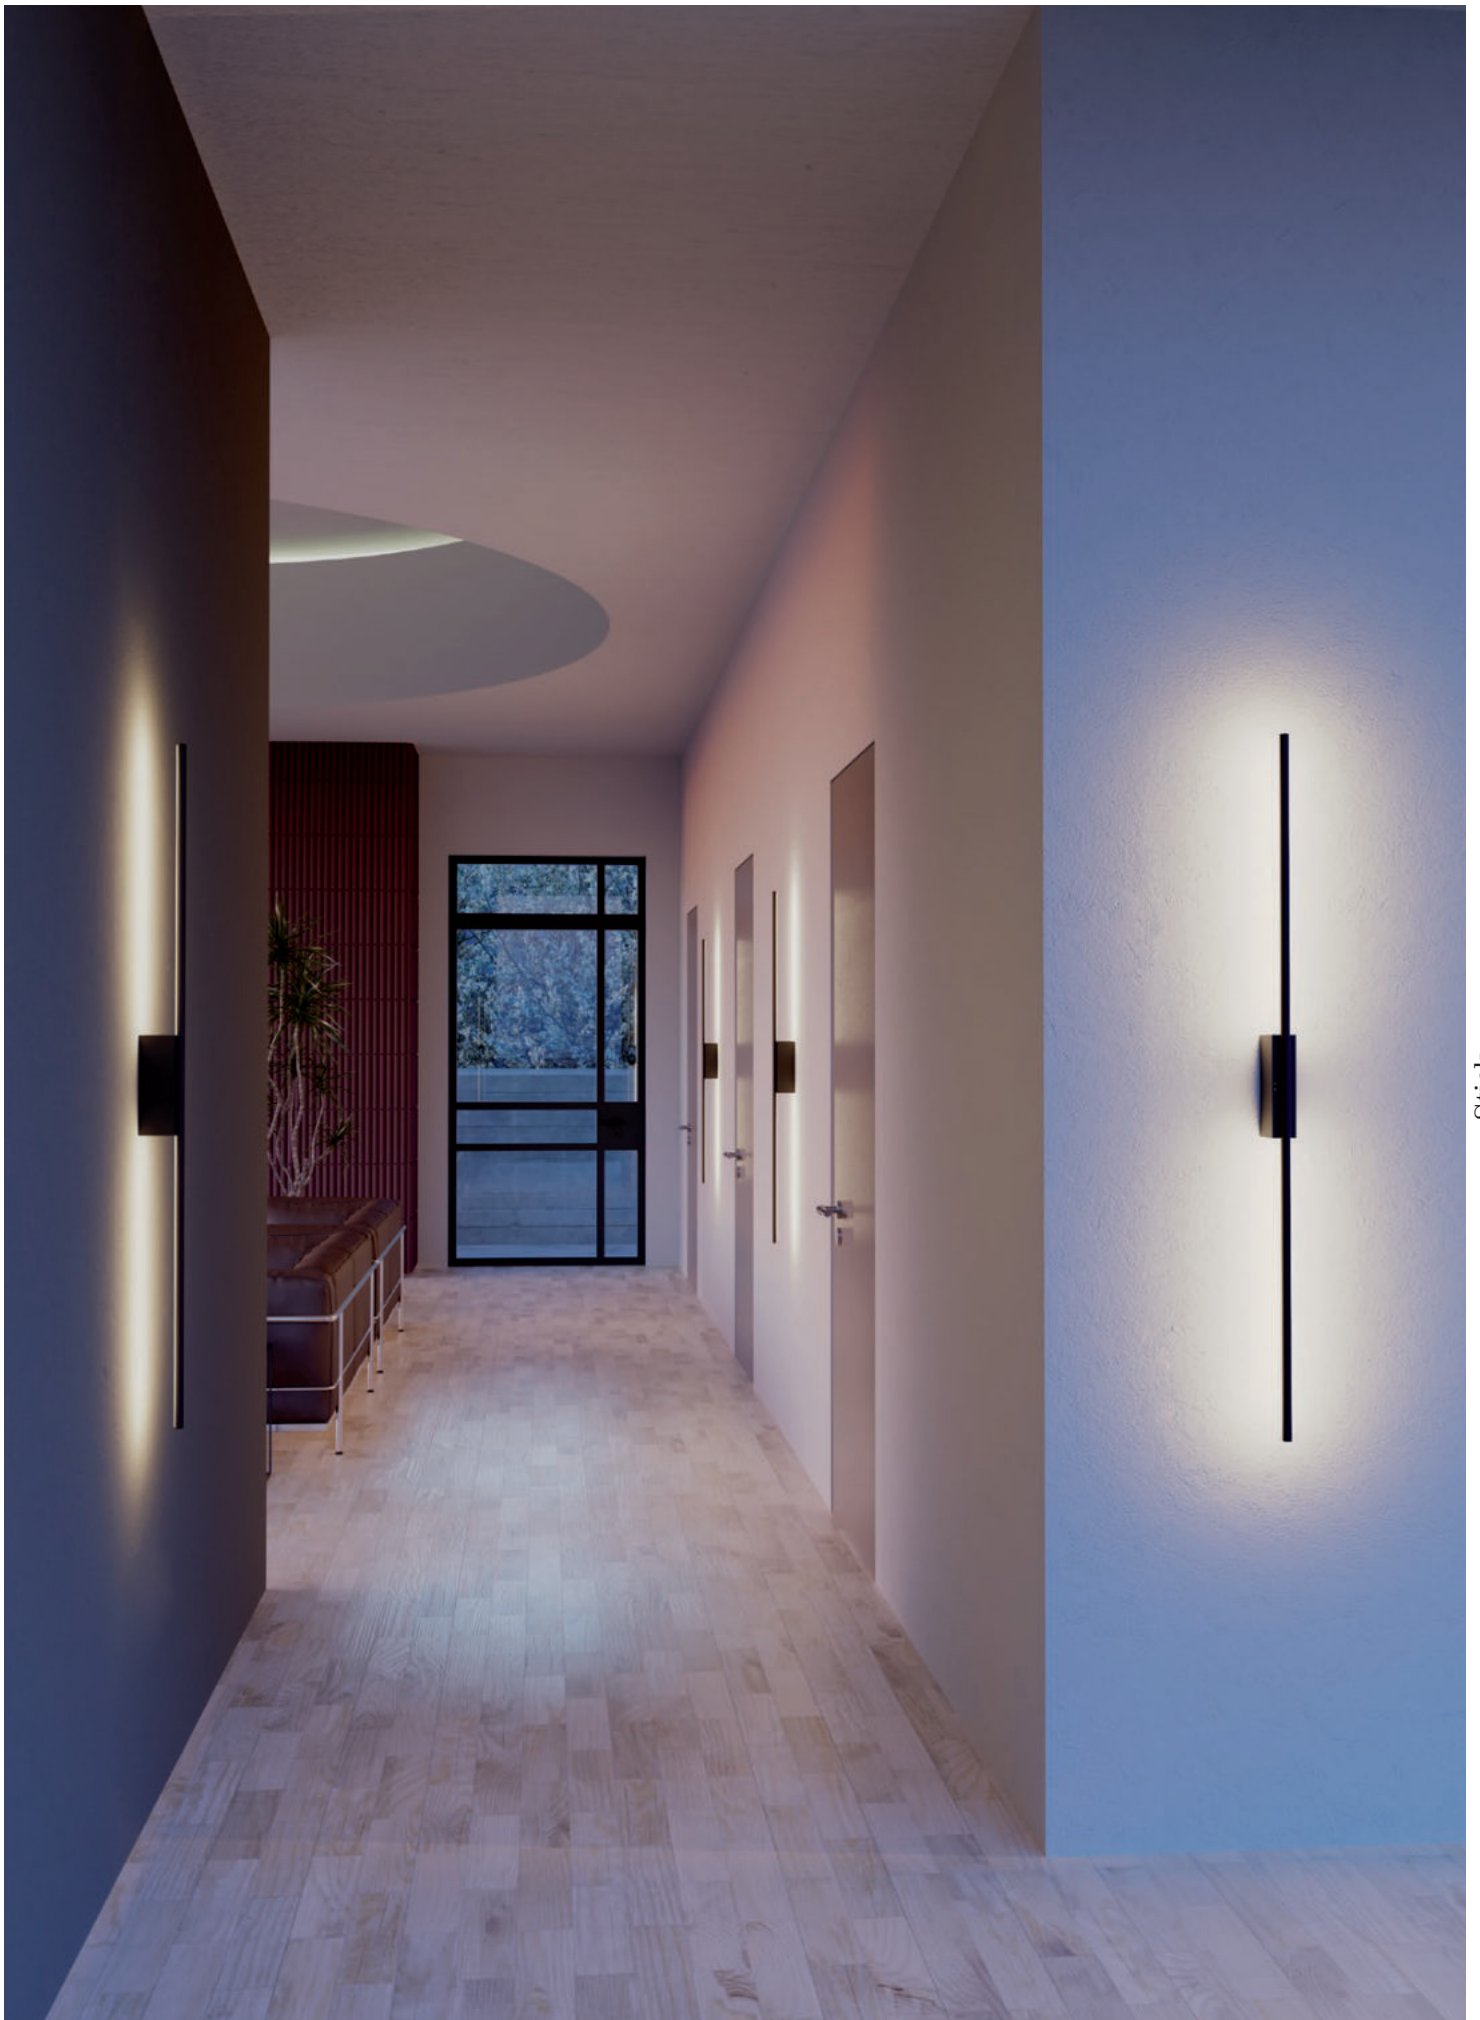

Stick

Stick

Stick

Stick

Stick

Led type SMD LED 2835 360 pcs x 0,18W
 Power 65W
 Input 220-240V, 50/60Hz
 Color temperature 3000K
 Lumen source 8785 lm
 Lumen system 4253 lm
 CRI 90
 Dimmable TRIAC

Led type SMD LED 2835 288 pcs x 0,12W
 Power 36W
 Input 220-240V, 50/60Hz
 Color temperature 3000K
 Lumen source 5228 lm
 Lumen system 2641 lm
 CRI 90
 Dimmable TRIAC

Alternative mounting layout for art. 01-2798 and 01-2799

Led type SMD LED 2835 480 pcs x 0,10W
 Power 48W
 Input 220-240V, 50/60Hz
 Color temperature 3000K
 Lumen source 7255 lm
 Lumen system 3252 lm
 CRI 90
 Dimmable TRIAC 
CE IP20

Alternative mounting layout for art. 01-2800 and 01-2801

Stick

info__

Light fixtures for interior, equipped with SMD LEDs, structure of aluminum and metal electroplated in matt brass or sand black, diffusers of white silicon.

Corpuri de iluminat pentru interior, echipate cu LED-uri SMD, structură din aluminiu și metal finisată alamă mată sau negru mat, dispersoare din silicon alb.

Apparecchi per interni, equipaggiati con SMD LED, struttura in alluminio e metallo finitura ottone opaco o nero opaco, diffusori in silicone bianco.