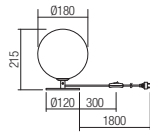

art. **01-2782** Mirror Gold and Coffee shadow
+Mirror Gold shadow