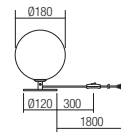

art. **01-2783** Mirror Gold shadow