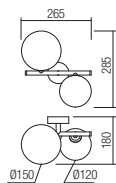

Lampholder G9
Power 2 x max. 10W
Input 230V, 50Hz
CE **IP20**

art. **01-2779** Mirror Gold and Coffee shadow +Mirror Gold shadow

Lampholder G9
Power 5 x max. 10W
Input 230V, 50Hz
CE **IP20**

art. **01-2780** Mirror Gold and Coffee shadow +Mirror Gold shadow