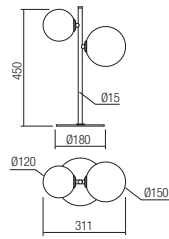

art. **01-2784** Mirror Gold and Coffee shadow
+Mirror Gold shadow