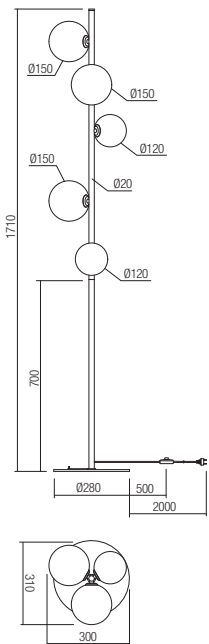

Lampholder G9
Power 2 x max. 10W
Input 230V, 50Hz
CE **IP20**

art. **01-2779** Mirror Gold and Coffee shadow +Mirror Gold shadow

Lampholder G9
Power 5 x max. 10W
Input 230V, 50Hz
CE **IP20**

art. **01-2780** Mirror Gold and Coffee shadow +Mirror Gold shadow

Lampholder G9
Power 6 x max. 10W
Input 230V, 50Hz
CE **IP20**

art. **01-2781** Mirror Gold and Coffee shadow
+Mirror Gold shadow

Lampholder G9
Power 10 x max. 10W
Input 230V, 50Hz
CE IP20

art. **01-2785** Mirror Gold and Coffee shadow
+Mirror Gold shadow

Lampholder G9
Power 5 x max. 10W
Input 230V, 50Hz
CE IP20

art. **01-2782** Mirror Gold and Coffee shadow
+Mirror Gold shadow

Lampholder G9
Power 1 x max. 10W
Input 230V, 50Hz
CE IP20

art. **01-2783** Mirror Gold shadow