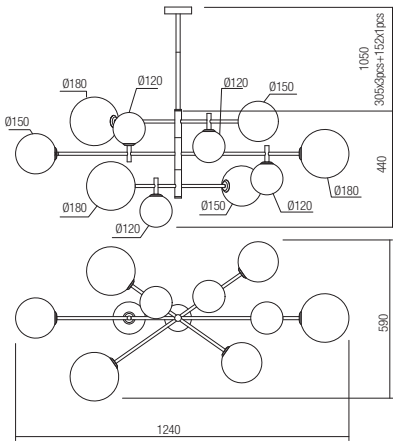

Lampholder G9
Power 2 x max. 10W
Input 230V, 50Hz
CE **IP20**

art. **01-2779** Mirror Gold and Coffee shadow +Mirror Gold shadow

Lampholder G9
Power 5 x max. 10W
Input 230V, 50Hz
CE **IP20**

art. **01-2780** Mirror Gold and Coffee shadow +Mirror Gold shadow

Lampholder G9
Power 6 x max. 10W
Input 230V, 50Hz
CE **IP20**

art. **01-2781** Mirror Gold and Coffee shadow
+Mirror Gold shadow

Lampholder G9
Power 10 x max. 10W
Input 230V, 50Hz
CE IP20

art. **01-2785** Mirror Gold and Coffee shadow
+Mirror Gold shadow

Lampholder G9
Power 5 x max. 10W
Input 230V, 50Hz
CE IP20

art. **01-2782** Mirror Gold and Coffee shadow
+Mirror Gold shadow

Lampholder G9
Power 1 x max. 10W
Input 230V, 50Hz
CE IP20

art. **01-2783** Mirror Gold shadow