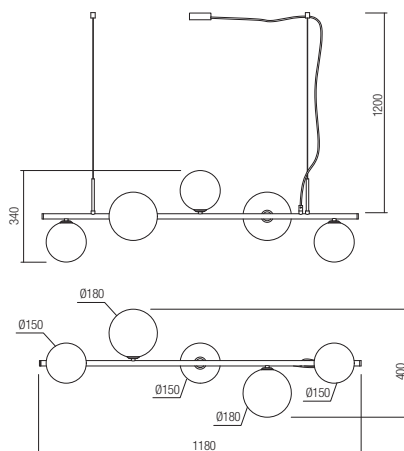

Lampholder G9
Power 2 x max. 10W
Input 230V, 50Hz
CE **IP20**

art. **01-2779** Mirror Gold and Coffee shadow +Mirror Gold shadow

Lampholder G9
Power 5 x max. 10W
Input 230V, 50Hz
CE **IP20**

art. **01-2780** Mirror Gold and Coffee shadow +Mirror Gold shadow