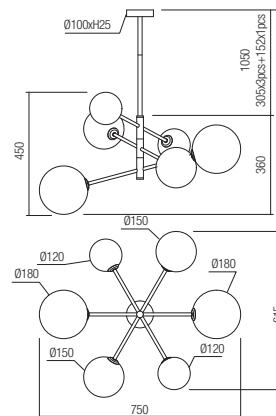

Lampholder G9
Power 2 x max. 10W
Input 230V, 50Hz
CE **IP20**

art. **01-2779** Mirror Gold and Coffee shadow +Mirror Gold shadow

Lampholder G9
Power 5 x max. 10W
Input 230V, 50Hz
CE **IP20**

art. **01-2780** Mirror Gold and Coffee shadow +Mirror Gold shadow

Lampholder G9
Power 6 x max. 10W
Input 230V, 50Hz
CE **IP20**

art. **01-2781** Mirror Gold and Coffee shadow
+Mirror Gold shadow

Lampholder G9
Power 10 x max. 10W
Input 230V, 50Hz
CE IP20

art. **01-2785** Mirror Gold and Coffee shadow
+Mirror Gold shadow

Lampholder G9
Power 5 x max. 10W
Input 230V, 50Hz
CE IP20

art. **01-2782** Mirror Gold and Coffee shadow
+Mirror Gold shadow

Lampholder G9
Power 1 x max. 10W
Input 230V, 50Hz
CE IP20

art. **01-2783** Mirror Gold shadow