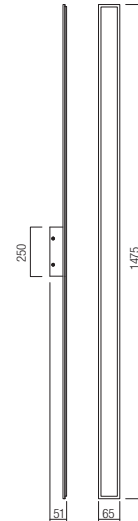

art. **01-2768** Sand White
 art. **01-2769** Sand Black

art. **01-2770** Sand White
 art. **01-2771** Sand Black

art. **01-2772** Sand White
 art. **01-2773** Sand Black

Led type SMD LED 2835 96 pcs x 0,25W
 Power 23W
 Input 220-240V, 50/60Hz
 Color temperature 3000K
 Lumen source 2400 lm
 Lumen system Art. 01-2768, 1650 lm
 Art. 01-2769, 1450 lm
 CRI 80
 Not dimmable