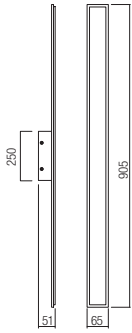

art. **01-2768** Sand White
 art. **01-2769** Sand Black

art. **01-2770** Sand White
 art. **01-2771** Sand Black

art. **01-2772** Sand White
 art. **01-2773** Sand Black

Led type SMD LED 2835 96 pcs x 0,25W
 Power 23W
 Input 220-240V, 50/60Hz
 Color temperature 3000K
 Lumen source 2400 lm
 Lumen system Art. 01-2768, 1650 lm
 Art. 01-2769, 1450 lm
 CRI 80
 Not dimmable