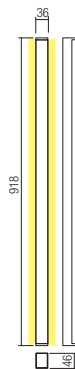

Led type SMD LED 2835 288 pcs x 0,11W
Power 31W
Input 220-240V, 50/60Hz
Color temperature 3000K
Lumen source 3680 lm
Lumen system **White:** 1600 lm
Black: 1400 lm

CRI 80
Not dimmable

CE **IP20**

art. **01-2766** Sand White
art. **01-2767** Sand Black