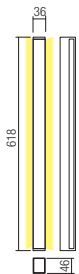

Led type SMD LED 2835 192 pcs x 0,12W
Power 21W
Input 220-240V, 50/60Hz
Color temperature 3000K
Lumen source 2700 lm
Lumen system **White:** 1170 lm
Black: 970 lm

CRI 80
Not dimmable

CE **IP20**

art. **01-2764** Sand White
art. **01-2765** Sand Black