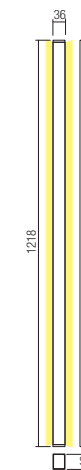

Led type SMD LED 2835 384 pcs x 0,10W
Power 35W
Input 220-240V, 50/60Hz
Color temperature 3000K
Lumen source 4050 lm
Lumen system **White:** 1900 lm
Black: 1680 lm

CRI 80
Not dimmable

CE **IP20**