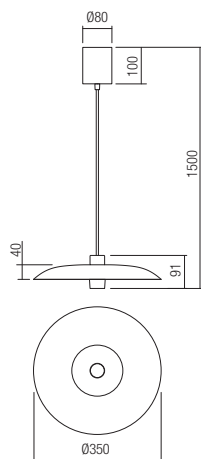

- art. **01-2736** White
- art. **01-2737** Terracotta
- art. **01-2738** Green
- art. **01-2739** Black

Led type EDISON 2835 SMD LED 30 pcs x 0,2W
+ OSRAM COB LED 1 pcs x 5W

Power 6W + 5W

Input 220-240V, 50/60Hz