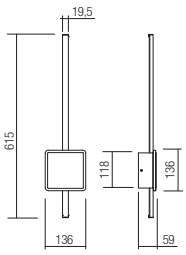

- art. **01-2696** Sand White
- art. **01-2697** Matt Gold
- art. **01-2698** Sand Black