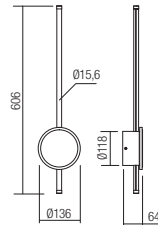

- art. **01-2699** Sand White
- art. **01-2700** Matt Gold
- art. **01-2701** Sand Black

| | |
|-------------------|------------------------|
| Led type | SMD LED 90 pcs x 0,20W |
| Power | 18W |
| Input | 220-240V, 50/60Hz |
| Color temperature | 3000K |
| Lumen source | 1935 lm |
| Lumen system | 857 lm |
| CRI | 90 |
| Not dimmable | |
| CE | IP20 |