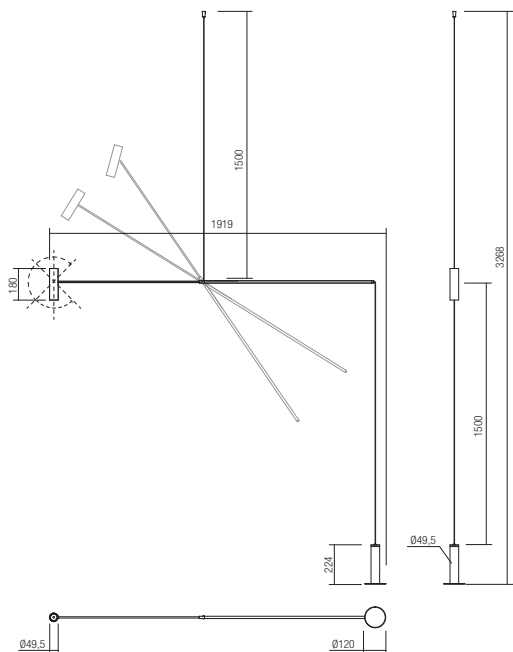

## info\_\_

Floor lamp for interior equipped with COB LED, structure of aluminum and metal painted in sand black.

Lampadar pentru interior echipat cu led COB, structură din aluminiu și metal vopsită negru mat.

art. **01-2695** Sand Black

Led type	COB LED, 1 x 12W
Power	12W
Input	220-240V, 50/60Hz
Color temperature	3000K
Lumen source	1179 lm
Lumen system	847 lm
Optic	18°
CRI	80
Dimmable	
<b>CE</b> <b>IP20</b>	