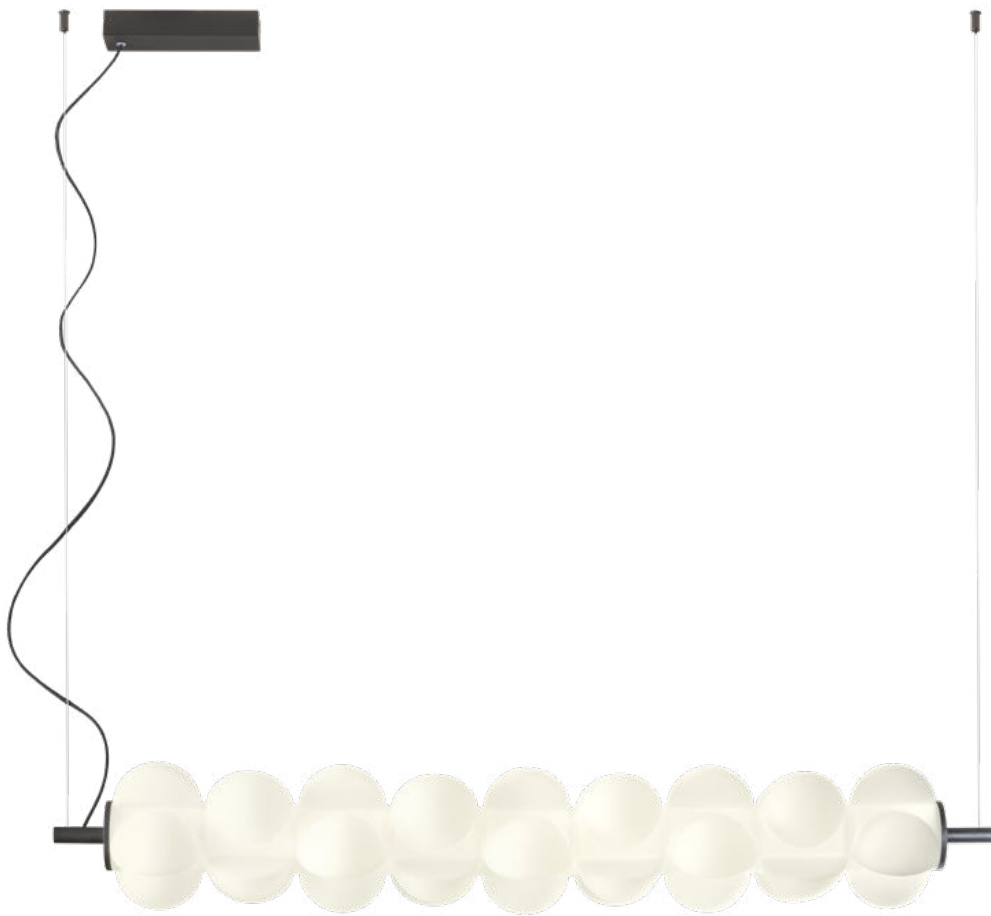

Led type	SMD LED 2835 310 pcs x 0.09W
Power	29,5W
Input	220-240V, 50/60Hz
Color temperature	3000K
Lumen source	3417 lm
Lumen system	2200 lm
CRI	80
Not dimmable	☐

CE IP20

Led type	SMD LED 2835 492 pcs x 0.10W
Power	52W
Input	220-240V, 50/60Hz
Color temperature	3000K
Lumen source	4434 lm
Lumen system	3350 lm
CRI	80
Dimmable (3 step)	☒

CE IP20