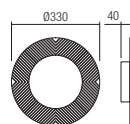

Led type	SMD LED 2835 36 pcs x 0,19W
Power	7W
Input	220-240V, 50/60Hz
Color temperature	3000K
Lumen source	625 lm
Lumen system	358 lm
CRI	80
Not dimmable	
CE IP20	

Led type	SMD LED 2835 78 pcs x 0,18W
Power	14W
Input	220-240V, 50/60Hz
Color temperature	3000K
Lumen source	1320 lm
Lumen system	785 lm
CRI	80
Not dimmable	
CE IP20