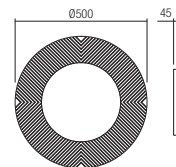

Led type	SMD LED 2835 36 pcs x 0,19W
Power	7W
Input	220-240V, 50/60Hz
Color temperature	3000K
Lumen source	625 lm
Lumen system	358 lm
CRI	80
Not dimmable	
CE IP20	

Led type	SMD LED 2835 78 pcs x 0,18W
Power	14W
Input	220-240V, 50/60Hz
Color temperature	3000K
Lumen source	1320 lm
Lumen system	785 lm
CRI	80
Not dimmable	
CE IP20