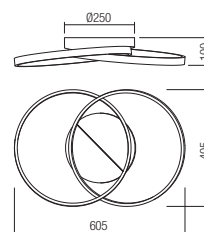

info__

Ceiling lamps for interior equipped with SMD LEDs, aluminum and metal structure electrostatically painted in sand white, matt gold or sand black, diffuser of opal white silicone.

Plafoniere pentru interior echipate cu LED-uri SMD, structură din aluminiu și metal vopsit în câmp electrostatic alb mat, auriu mat sau negru mat, dispersor din silicon alb opal.

Plafoniere per interni equipaggiate con SMD LED, struttura in alluminio e metallo verniciato a polveri bianco opaco, oro opaco o nero opaco, diffusore in silicone opalino bianco.

Плафоны для интерьера, оснащенные светодиодами SMD, структура из алюминия и металла с электростатической покраской в матовый белый, матовый золотистый или матовый чёрный цвет, рассеиватель из силикона опалового белого цвета.

Beltéri mennyezeti lámpák, SMD LED-el szerelve, elektrosztatikus mezőben festett matt fehér, matt arany vagy matt fekete fém és alumínium szerkezet, matt fehér szilikon disperzór.

Таванни светлини за интериор, оборудвани с SMD светодиоди, структура от алуминий и метал, боядисан в електростатично поле в матово бяло, матово златно или матово черно, дифузер от бял опалов силикон.

Stropné interiérové svietidlá vybavené SMD LED diódami, hliníková a kovová konštrukcia elektrostaticky lakovaná pieskovo biela, matná zlatá alebo pieskovo zlatá, difúzor z opáľovo bieleho silikónu.

art. **01-2678** Sand White
art. **01-2679** Matt Gold
art. **01-2680** Sand Black

Led type SMD LED 2835 312 pcs x 0,10W
Power 33W
Input 220-240V, 50/60Hz
Color temperature 3000K
Lumen source 4541 lm
Lumen system 2440 lm
CRI 90
Dimmable (3 step)
CE IP20