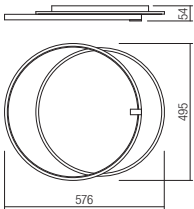

art. **01-2659** Sand White
art. **01-2660** Sand Black

art. **01-2661** Sand White
art. **01-2662** Sand Black

Led type	SMD LED 2835 265 pcs x 0,17W
Power	45W
Input	220-240V, 50/60Hz
Color temperature	3000K
Lumen source	5518 lm
Lumen system	3645 lm
CRI	80
Not dimmable	

CE IP20

Led type	SMD LED 2835 315 pcs x 0,17W
Power	55W
Input	220-240V, 50/60Hz
Color temperature	3000K
Lumen source	6995 lm
Lumen system	4517 lm
CRI	80
Not dimmable	

CE IP20