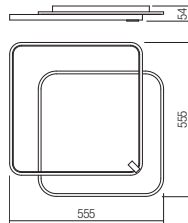

art. **01-2659** Sand White
 art. **01-2660** Sand Black

art. **01-2661** Sand White
 art. **01-2662** Sand Black

Led type	SMD LED 2835 265 pcs x 0,17W
Power	45W
Input	220-240V, 50/60Hz
Color temperature	3000K
Lumen source	5518 lm
Lumen system	3645 lm
CRI	80
Not dimmable	