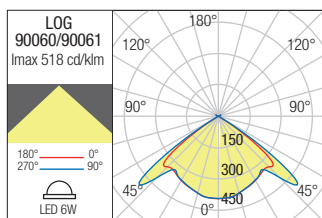

WALL LAMP • APLICĂ

Code Finishing

90060 Sand White

90061 Dark Grey

LED type	Input voltage	Power	Luminous Flux Source/system	CCT	Optics	CRI
COB LED CREE, 1 pcs.	220-240V	6W	600/570 lm	3000K	80°	80

WALL LAMP • APLICĂ