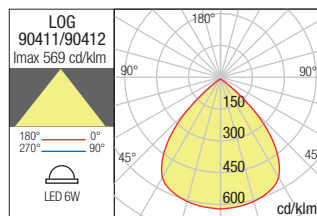

Integrovaný ovládač.

CEILING LAMP • PLAFONIERĂ

Code Finishing

90411 Sand White

90412 Dark Grey

LED type	Input voltage	Power	Luminous Flux Source/system	CCT	Optics	CRI
SMD LED, 1 pcs	220-240V	6W	590/360 lm	3000K	80°	80