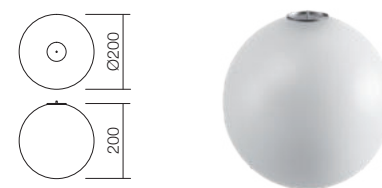

TERMINAL/SINGLE DIFFUSER 7,5W

- art **LSS01-2449WH** Opal

Led type SMD LED 2835 90 pcs x 0,08W
Power 7,5W
Input 15V
Color temperature 3000K
Lumen source 1000 lm
Lumen system 750 lm
CRI 90
Dimmable 1-10V

CE IP44