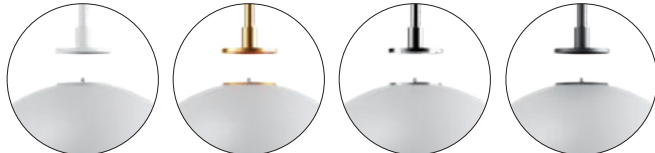

Brass

Chrome

Sand Black

2 · Choose your finish and the design of pendant (you can add the diffusers until maxim 30W).

Sand White