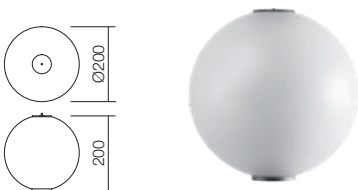

Led type SMD LED 2835 90 pcs x 0,08W
Power 7,5W
Input 15V
Color temperature 3000K
Lumen source 1000 lm
Lumen system 750 lm
CRI 90
Dimmable 1-10V

CE IP44