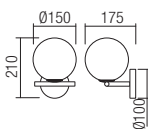

art. **01-2640** Brushed Bronze  
art. **01-2641** Matt Black

Lampholder E14  
Power 1 x max. 28W  
Input 230V, 50Hz

CE IP20

art. **01-2642** Brushed Bronze  
art. **01-2643** Matt Black

Lampholder E14  
Power 2 x max. 28W  
Input 230V, 50Hz