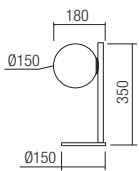

art. **01-2640** Brushed Bronze  
art. **01-2641** Matt Black

Lampholder E14  
Power 1 x max. 28W  
Input 230V, 50Hz

CE IP20

art. **01-2642** Brushed Bronze  
art. **01-2643** Matt Black

Lampholder E14  
Power 2 x max. 28W  
Input 230V, 50Hz

CE IP20

art. **01-1633** Brushed Bronze  
art. **01-2646** Matt Black

Lampholder E27  
Power 2 x max. 42W  
Input 230V, 50Hz

CE IP20

art. **01-1634** Brushed Bronze  
art. **01-2647** Matt Black

Lampholder E14  
Power 3 x max. 28W  
Input 230V, 50Hz

CE IP20

art. **01-1635** Brushed Bronze  
art. **01-2648** Matt Black

Lampholder E14  
Power 5 x max. 28W  
Input 230V, 50Hz

CE IP20

art. **01-2649** Brushed Bronze  
art. **01-2650** Matt Black

Lampholder E14  
Power 1 x max. 28W  
Input 230V, 50Hz