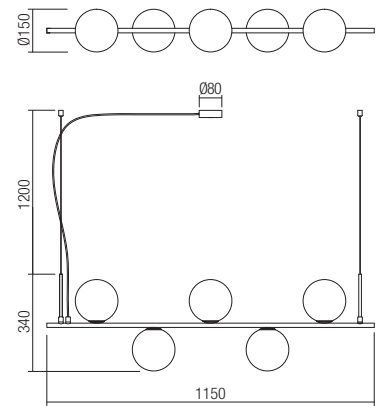

Lampholder E14
Power 5 x max. 28W
Input 230V, 50Hz

CE IP20

art. **01-2649** Brushed Bronze
art. **01-2650** Matt Black

Lampholder E14
Power 1 x max. 28W
Input 230V, 50Hz

CE IP20

art. **01-2651** Brushed Bronze
art. **01-2652** Matt Black