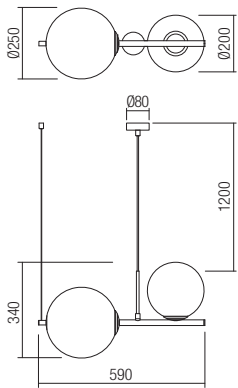

art. **01-2640** Brushed Bronze  
art. **01-2641** Matt Black

Lampholder E14  
Power 1 x max. 28W  
Input 230V, 50Hz

CE IP20

art. **01-2642** Brushed Bronze  
art. **01-2643** Matt Black

Lampholder E14  
Power 2 x max. 28W  
Input 230V, 50Hz

CE IP20

art. **01-1633** Brushed Bronze  
art. **01-2646** Matt Black

Lampholder E27  
Power 2 x max. 42W  
Input 230V, 50Hz

CE IP20

art. **01-1634** Brushed Bronze  
art. **01-2647** Matt Black

Lampholder E14  
Power 3 x max. 28W  
Input 230V, 50Hz