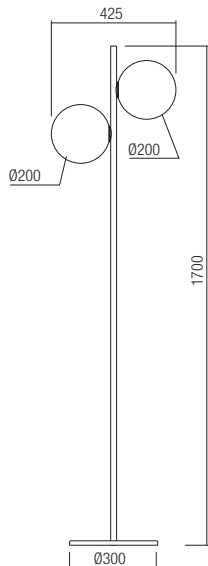

art. **01-2640** Brushed Bronze  
art. **01-2641** Matt Black

Lampholder E14  
Power 1 x max. 28W  
Input 230V, 50Hz

CE IP20

art. **01-2642** Brushed Bronze  
art. **01-2643** Matt Black

Lampholder E14  
Power 2 x max. 28W  
Input 230V, 50Hz

CE IP20

art. **01-1633** Brushed Bronze  
art. **01-2646** Matt Black

Lampholder E27  
Power 2 x max. 42W  
Input 230V, 50Hz

CE IP20

art. **01-1634** Brushed Bronze  
art. **01-2647** Matt Black

Lampholder E14  
Power 3 x max. 28W  
Input 230V, 50Hz

CE IP20

art. **01-1635** Brushed Bronze  
art. **01-2648** Matt Black

Lampholder E14  
Power 5 x max. 28W  
Input 230V, 50Hz

CE IP20

art. **01-2649** Brushed Bronze  
art. **01-2650** Matt Black

Lampholder E14  
Power 1 x max. 28W  
Input 230V, 50Hz

CE IP20

art. **01-2651** Brushed Bronze  
art. **01-2652** Matt Black

Lampholder E27  
Power 2 x max. 42W  
Input 230V, 50Hz

CE IP20

art. **01-2644** Brushed Bronze  
art. **01-2645** Matt Black

Lampholder E27  
Power 2 x max. 42W  
Input 230V, 50Hz