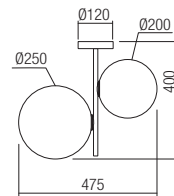

art. **01-2640** Brushed Bronze  
art. **01-2641** Matt Black

Lampholder E14  
Power 1 x max. 28W  
Input 230V, 50Hz

CE IP20

art. **01-2642** Brushed Bronze  
art. **01-2643** Matt Black

Lampholder E14  
Power 2 x max. 28W  
Input 230V, 50Hz

CE IP20

art. **01-1633** Brushed Bronze  
art. **01-2646** Matt Black

Lampholder E27  
Power 2 x max. 42W  
Input 230V, 50Hz

CE IP20

art. **01-1634** Brushed Bronze  
art. **01-2647** Matt Black

Lampholder E14  
Power 3 x max. 28W  
Input 230V, 50Hz

CE IP20

art. **01-1635** Brushed Bronze  
art. **01-2648** Matt Black

Lampholder E14  
Power 5 x max. 28W  
Input 230V, 50Hz

CE IP20

art. **01-2649** Brushed Bronze  
art. **01-2650** Matt Black

Lampholder E14  
Power 1 x max. 28W  
Input 230V, 50Hz

CE IP20

art. **01-2651** Brushed Bronze  
art. **01-2652** Matt Black

Lampholder E27  
Power 2 x max. 42W  
Input 230V, 50Hz

CE IP20

art. **01-2644** Brushed Bronze  
art. **01-2645** Matt Black

Lampholder E27  
Power 2 x max. 42W  
Input 230V, 50Hz