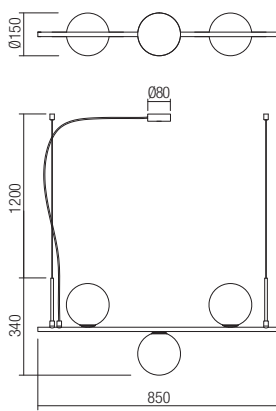

CE IP20

art. **01-1633** Brushed Bronze  
art. **01-2646** Matt Black

Lampholder E27  
Power 2 x max. 42W  
Input 230V, 50Hz

CE IP20

art. **01-1634** Brushed Bronze  
art. **01-2647** Matt Black

Lampholder E14  
Power 3 x max. 28W  
Input 230V, 50Hz

CE IP20

art. **01-1635** Brushed Bronze  
art. **01-2648** Matt Black

Lampholder E14  
Power 5 x max. 28W  
Input 230V, 50Hz

CE IP20

art. **01-2649** Brushed Bronze  
art. **01-2650** Matt Black

Lampholder E14  
Power 1 x max. 28W  
Input 230V, 50Hz