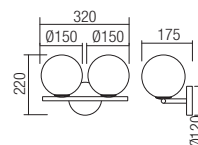

art. **01-2640** Brushed Bronze  
art. **01-2641** Matt Black

Lampholder E14  
Power 1 x max. 28W  
Input 230V, 50Hz

CE IP20

art. **01-2642** Brushed Bronze  
art. **01-2643** Matt Black

Lampholder E14  
Power 2 x max. 28W  
Input 230V, 50Hz