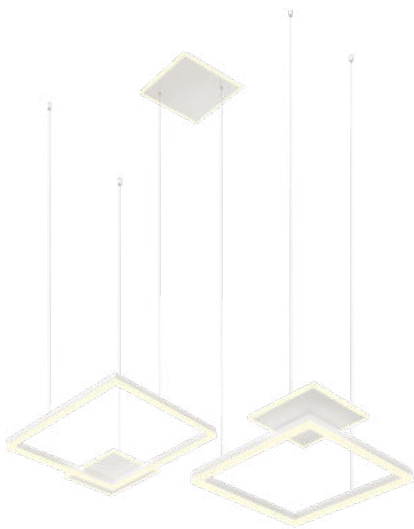

01-2614

- art. **01-2614** Sand White
- art. **01-2615** Matt Gold
- art. **01-2616** Sand Coffee