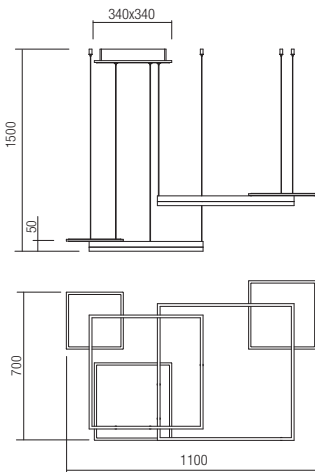

CE IP20

Led type	SMD LED 2835 882 pcs x 0,12W
Power	110W
Input	220-240V, 50/60Hz
Color temperature	3000K
Lumen source	12550 lm
Lumen system	6988 lm
CRI	90
Dimmable (3 step)	☑

CE IP20

01-2614

-  art. **01-2614** Sand White
-  art. **01-2615** Matt Gold
-  art. **01-2616** Sand Coffee