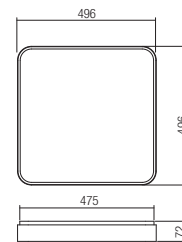

Led type SMD LED 2835 102x pcs x 0,59W
Power 60W
Input 220-240V, 50/60Hz
Color temperature 3000K
Lumen source 6472 lm
Lumen system 3545 lm
CRI 90
Dimmable (3 step) ☐

CE IP20