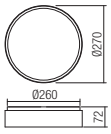

Led type SMD LED 2835 48 pcs x 0,60W
Power 29W
Input 220-240V, 50/60Hz
Color temperature 3000K
Lumen source 3046 lm
Lumen system 2024 lm
CRI 90
Dimmable (3 step) ☐

CE IP20