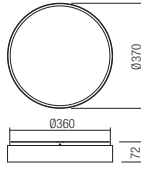

Led type SMD LED 2835 72 pcs x 0,60W
Power 43,6W
Input 220-240V, 50/60Hz
Color temperature 3000K
Lumen source 4568 lm
Lumen system 2650 lm
CRI 90
Dimmable (3 step) ☐

CE IP20