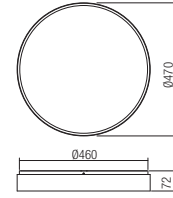

Led type SMD LED 2835 90 pcs x 0,59W
Power 53,6W
Input 220-240V, 50/60Hz
Color temperature 3000K
Lumen source 5710 lm
Lumen system 3269 lm
CRI 90
Dimmable (3 step) ☐

CE IP20