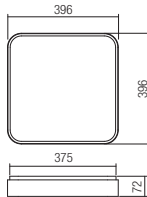

Led type SMD LED 2835 78 pcs x 0,60W
Power 47W
Input 220-240V, 50/60Hz
Color temperature 3000K
Lumen source 4950 lm
Lumen system 2795 lm
CRI 90
Dimmable (3 step) ☐

CE IP20