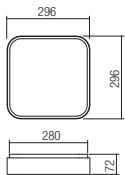

Led type SMD LED 2835 54 pcs x 0,59W
Power 32W
Input 220-240V, 50/60Hz
Color temperature 3000K
Lumen source 3428 lm
Lumen system 2345 lm
CRI 90
Dimmable (3 step) ☐

CE IP20