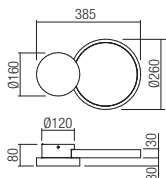

Series of light fixtures for interior equipped with SMD LEDs, structure of aluminum and metal painted in sand white, sand black or with bronze finishing, diffusers of satin white acrylic.

Serie de corpuri de iluminat pentru interior echipate cu LED-uri SMD, structură din aluminiu și metal vopsită alb mat, negru mat sau cu finisaj bronz, dispersoare din acril alb satinat.

Serie di apparecchi per interni equipaggiati con SMD LED, struttura in alluminio e metallo verniciata bianco opaco, nero opaco o con finitura bronzo, diffusori in acrilico satinato bianco.

Серия светильников для интерьера, оснащенных светодиодами SMD, структура из алюминия и металла с покраской в матовый белый цвет, отделка из матового черного или бронзового цвета, рассеиватели из сатинового белого акрила.

Beltéri lámpatestek SMD LED-ekkel, matt fehér, matt fekete vagy bronz bevonatú alumínium- és fémszerkezet, szatén fehér akril diffúzorok.

Серия осветительных тел за интерьер, располагает с SMD светодиодами, структура от алюминий и металл, боядисана в матово бяло, матово черно или с бронзово покритие, дифузери от бял сатенен акрилен.

Séria interiérových svietidiel vybavená SMD LED diódami, konštrukcia z hliníka a kovu lakovaná v pieskovej bielej, pieskovej čiernej alebo s bronzovou povrchovou úpravou, difúzory zo saténového bieleho akrylu.

art. **01-2533** Sand White
art. **01-2534** Bronze
art. **01-2535** Sand Black