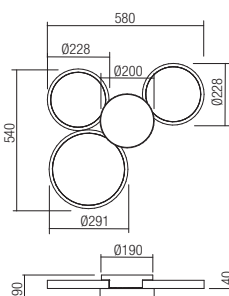

Led type SMD LED 300 pcs x 0,96W
Power 29W
Input 220-240V, 50/60Hz
Color temperature 3000K
Lumen source 4056 lm
Lumen system 1372 lm
CRI 90
Dimmable (3 step) ☒

CE ☒ IP20

art. **01-2536** Sand White
art. **01-2537** Bronze
art. **01-2538** Sand Black

Led type SMD LED 732 pcs x 0,68W
Power 50W
Input 220-240V, 50/60Hz
Color temperature 3000K
Lumen source 7381 lm
Lumen system 3421 lm
CRI 90
Dimmable (3 step) ☒

CE ☒ IP20

art. **01-2539** Sand White
art. **01-2540** Bronze
art. **01-2541** Sand Black