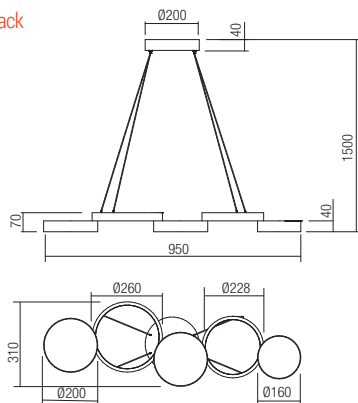

Led type SMD LED 828 pcs x 0,78W
Power 65W
Input 220-240V, 50/60Hz
Color temperature 3000K
Lumen source 9393 lm
Lumen system 4137 lm
CRI 90
Dimmable (3 step) ☒

CE ☒ IP20

art. **01-2542** Sand White
art. **01-2543** Bronze
art. **01-2544** Sand Black