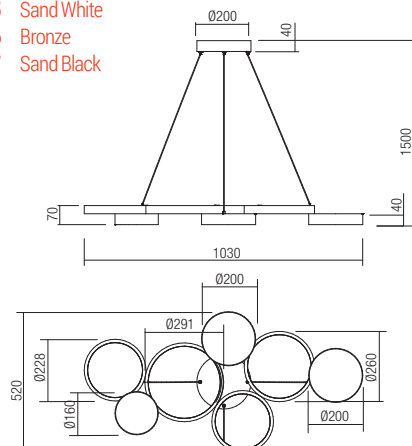

CE IP20

art. **01-2539** Sand White
art. **01-2540** Bronze
art. **01-2541** Sand Black

Led type SMD LED 828 pcs x 0,78W
Power 65W
Input 220-240V, 50/60Hz
Color temperature 3000K
Lumen source 9393 lm
Lumen system 4137 lm
CRI 90
Dimmable (3 step)

CE IP20

art. **01-2542** Sand White
art. **01-2543** Bronze
art. **01-2544** Sand Black

Led type SMD LED 1212 pcs x 0,53W
Power 65W
Input 220-240V, 50/60Hz
Color temperature 3000K
Lumen source 9626 lm
Lumen system 3913 lm
CRI 90
Dimmable (3 step)

CE IP20

art. **01-2545** Sand White
art. **01-2546** Bronze
art. **01-2547** Sand Black

Led type SMD LED 828 pcs x 0,78W
Power 65W
Input 220-240V, 50/60Hz
Color temperature 3000K
Lumen source 9393 lm
Lumen system 4137 lm
CRI 90
Dimmable (3 step)