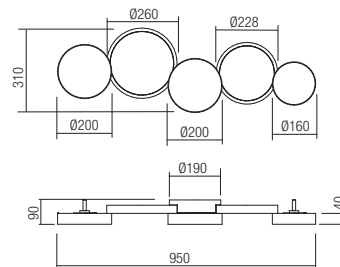

Series of light fixtures for interior equipped with SMD LEDs, structure of aluminum and metal painted in sand white, sand black or with bronze finishing, diffusers of satin white acrylic.

Serie de corpuri de iluminat pentru interior echipate cu LED-uri SMD, structură din aluminiu și metal vopsită alb mat, negru mat sau cu finisaj bronz, dispersoare din acril alb satinat.

Serie di apparecchi per interni equipaggiati con SMD LED, struttura in alluminio e metallo verniciata bianco opaco, nero opaco o con finitura bronzo, diffusori in acrilico satinato bianco.

Серия светильников для интерьера, оснащенных светодиодами SMD, структура из алюминия и металла с покраской в матовый белый цвет, отделка из матового черного или бронзового цвета, рассеиватели из сатинового белого акрила.

Beltéri lámpatestek SMD LED-ekkel, matt fehér, matt fekete vagy bronz bevonatú alumínium- és fémszerkezet, szatén fehér akril diffúzorok.

Серия осветительных тел за интерьер, располагает с SMD светодиодами, структура от алюминий и металл, боядисана в матово бяло, матово черно или с бронзово покритие, дифузери от бял сатенен акрилен.

Séria interiérových svietidiel vybavená SMD LED diódami, konštrukcia z hliníka a kovu lakovaná v pieskovej bielej, pieskovej čiernej alebo s bronzovou povrchovou úpravou, difúzory zo saténového bieleho akrylu.

art. **01-2533** Sand White
art. **01-2534** Bronze
art. **01-2535** Sand Black

Led type SMD LED 300 pcs x 0,96W
Power 29W
Input 220-240V, 50/60Hz
Color temperature 3000K
Lumen source 4056 lm
Lumen system 1372 lm
CRI 90
Dimmable (3 step) ☒

CE ☒ IP20

art. **01-2536** Sand White
art. **01-2537** Bronze
art. **01-2538** Sand Black