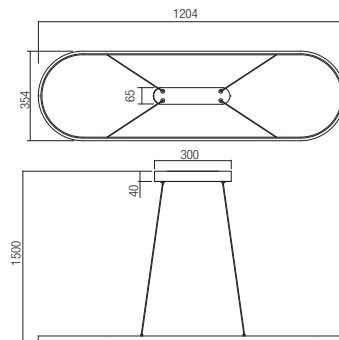

- art. **01-2526** Sand White
- art. **01-2527** Bronze
- art. **01-2528** Sand Black

- art. **01-2523** Sand White
- art. **01-2524** Bronze
- art. **01-2525** Sand Black

Led type	SMD LED 2835 336 pcs x 0,17W
Power	50W
Input	220-240V, 50/60Hz
Color temperature	3000K
Lumen source	6639 lm
Lumen system	3900 lm
CRI	90
Dimmable (3 step)	

CE **IP20**

Led type	SMD LED 2835 252 pcs x 0,15W
Power	32W
Input	220-240V, 50/60Hz
Color temperature	3000K
Lumen source	4339 lm
Lumen system	2690 lm
CRI	90
Dimmable (3 step)	

CE **IP20**