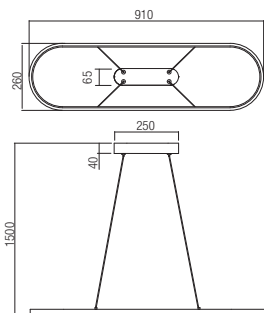

-  art. **01-2526** Sand White
-  art. **01-2527** Bronze
-  art. **01-2528** Sand Black

-  art. **01-2523** Sand White
-  art. **01-2524** Bronze
-  art. **01-2525** Sand Black

Led type	SMD LED 2835 336 pcs x 0,17W
Power	50W
Input	220-240V, 50/60Hz
Color temperature	3000K
Lumen source	6639 lm
Lumen system	3900 lm
CRI	90
Dimmable (3 step)	