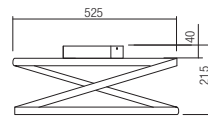

art. **01-2519** Bronze
art. **01-2520** Sand Black

Led type	SMD LED 2835 252 pcs x 0,18W
Power	40W
Input	220-240V, 50/60Hz
Color temperature	3000K
Lumen source	5183 lm
Lumen system	2643 lm
CRI	90
Dimmable (3 step)	☉

CE IP20

art. **01-2521** Bronze
art. **01-2522** Sand Black

Led type	SMD LED 2835 312 pcs x 0,18W
Power	50W
Input	220-240V, 50/60Hz
Color temperature	3000K
Lumen source	6023 lm
Lumen system	3071 lm
CRI	90
Dimmable (3 step)	☉

CE IP20