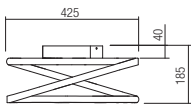

art. **01-2519** Bronze
art. **01-2520** Sand Black

Led type	SMD LED 2835 252 pcs x 0,18W
Power	40W
Input	220-240V, 50/60Hz
Color temperature	3000K
Lumen source	5183 lm
Lumen system	2643 lm
CRI	90
Dimmable (3 step)	☉

CE IP20