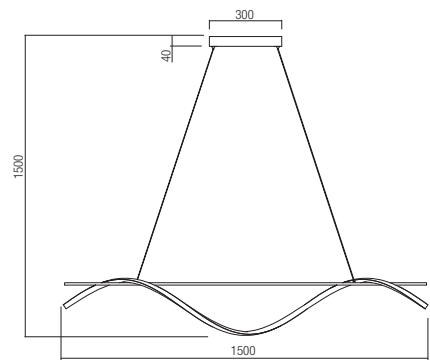

-  art. **01-2513** Sand White
-  art. **01-2514** Bronze
-  art. **01-2515** Sand Black

-  art. **01-2516** Sand White
-  art. **01-2517** Bronze
-  art. **01-2518** Sand Black

|                   |   |
|-------------------|---|
| Led type          | SMD LED 2835 180 pcs x 0,15W  |
| Power             | 23W   |
| Input             | 220-240V, 50/60Hz   |
| Color temperature | 3000K   |
| Lumen source      | 3309 lm   |
| Lumen system      | 2051 lm   |
| CRI               | 90  |
| Dimmable (3 step) |  |