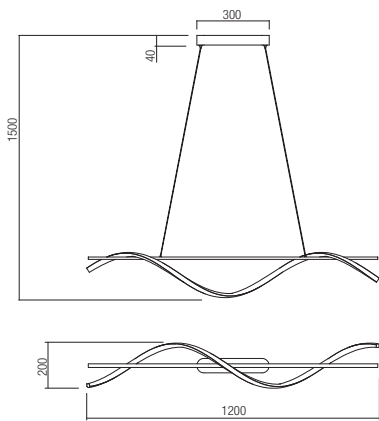

-  art. **01-2513** Sand White
-  art. **01-2514** Bronze
-  art. **01-2515** Sand Black

-  art. **01-2516** Sand White
-  art. **01-2517** Bronze
-  art. **01-2518** Sand Black

|                   |   |
|-------------------|---|
| Led type          | SMD LED 2835 180 pcs x 0,15W  |
| Power             | 23W   |
| Input             | 220-240V, 50/60Hz   |
| Color temperature | 3000K   |
| Lumen source      | 3309 lm   |
| Lumen system      | 2051 lm   |
| CRI               | 90  |
| Dimmable (3 step) |  |