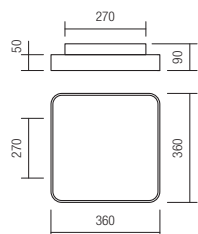

# Technical info

art. 01-1121

Led type	SMD LED 2835 120 + 48 pcs x 0,2W
Power	33W
Input	220V-240V, 50/60Hz
Color temperature	3000K
Lumen source	3564 lm
Lumen system	1865 lm
CRI	85
Not dimmable	⊗

CE IP20

art. 01-1122