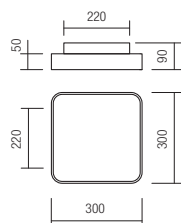

# Technical info

art. 01-1121

Led type	SMD LED 2835 120 + 48 pcs x 0,2W
Power	33W
Input	220V-240V, 50/60Hz
Color temperature	3000K
Lumen source	3564 lm
Lumen system	1865 lm
CRI	85
Not dimmable	⊗

CE IP20

art. 01-1122