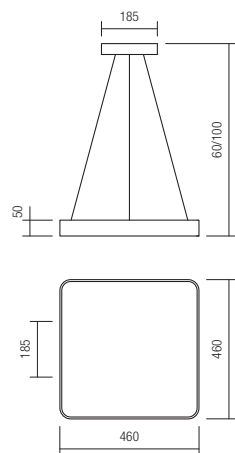

art. 01-1124

SMD LED 2835	SMD LED 2835 240 pcs x 0,2W
Power	48W
Input	220V-240V, 50/60Hz
Color temperature	3000K
Lumen source	5376 lm
Lumen system	3211 lm
CRI	85
Not dimmable	⊗

CE IP20

art. 01-1120