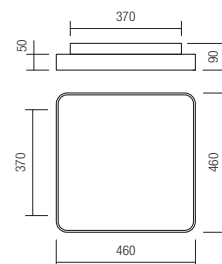

art. 01-1123

Led type	SMD LED 2835 240 + 84 pcs x 0,2W
Power	64W
Input	220V-240V, 50/60Hz
Color temperature	3000K
Lumen source	7168 lm
Lumen system	4308 lm
CRI	85
Not dimmable	⊗

CE IP20