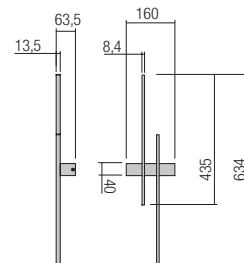

Led type	SMD LED 2835 96 pcs x 0,1W
Power	12W
Input	220-240V, 50/60Hz
Color temperature	3000K
Lumen source	1534 lm
Lumen system	758 lm
CRI	90
Not dimmable	☒
CE IP20	

art. **01-2746** Sand White
art. **01-2747** Sand Black

Led type	SMD LED 2835 96 pcs x 0,1W
Power	12W
Input	220-240V, 50/60Hz
Color temperature	3000K
Lumen source	1534 lm
Lumen system	758 lm
CRI	90
Not dimmable	☒
CE IP20