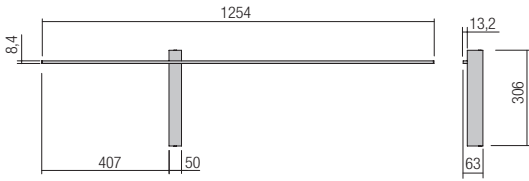

art. **01-2200** Sand White
art. **01-2201** Sand Black

Led type	SMD LED 2835 144 pcs x 0,1W
Power	14W
Input	220-240V, 50/60Hz
Color temperature	3000K
Lumen source	1449 lm
Lumen system	869 lm
CRI	90
Not dimmable	⊗

CE IP20

art. **01-2479** Sand White
art. **01-2480** Sand Black

Led type	SMD LED 2835 144 pcs x 0,1W
Power	14W
Input	220-240V, 50/60Hz
Color temperature	3000K
Lumen source	1449 lm
Lumen system	869 lm
CRI	90
Not dimmable	⊗

CE IP20

Tangent