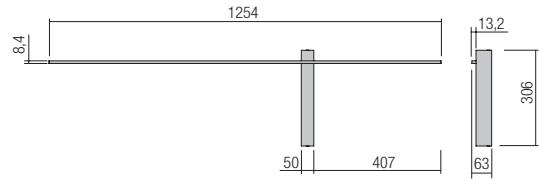

Led type	SMD LED 2835 144 pcs x 0,1W
Power	14W
Input	220-240V, 50/60Hz
Color temperature	3000K
Lumen source	1449 lm
Lumen system	869 lm
CRI	90
Not dimmable	⊗

CE IP20

art. **01-2479** Sand White
art. **01-2480** Sand Black