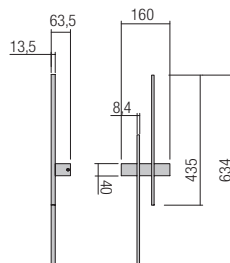

info__

Wall lamps for interior equipped with SMD LEDs, structure of aluminum and metal painted in sand white or sand black, diffuser of opal silicone.

Aplice pentru interior echipate cu led-uri SMD, structură din aluminiu și metal vopsită alb mat sau negru mat, dispersor din silicon opal.

Applique per interni equipaggiate con LED SMD, struttura in alluminio e metallo verniciata bianco opaco o nero opaco, diffusore in silicone opalino.

Бра для внутреннего освещения, оснащенные светодиодами SMD, структура из алюминия и металла, окрашенного в белый матовый или матовый черный цвет, рассеиватель из опалового силикона.

Beltéri fali lámpák, SMD LED-el szerelve, matt fehér vagy matt fekete alumínium és fém szerkezet, opál szilikon diszperzór.

Стенни осветления за интериор, разполагат със SMD светодиоди, алуминиева и метална структура, боядисана в матово бяло или матово черно, дифузер от опал силикон.

Nástenné interiérové svietidlá vybavené LED diódami SMD, konštrukcia z hliníka a kovu lakovaná pieskovou bielou alebo pieskovou čiernou, difúzor z opálového silikónu.

art. **01-2744** Sand White
art. **01-2745** Sand Black