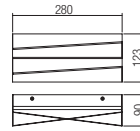

Led type SMD LED 2835 24 pcs x 1,08W
Power 26W
Input 220-240V, 50/60Hz
Color temperature 3000K
Lumen source 2111 lm
Lumen system 1460 lm for 01-2397
1226 lm for 01-2398
CRI 90
Not dimmable
CE IP20