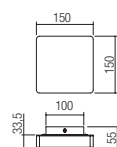

Led type	SMD LED 2835 20 pcs x 0.55W
Power	11W
Input	220-240V, 50/60Hz
Color temperature	3000K
Lumen source	1068 lm
Lumen system	01-2382: 625 lm 01-2383: 570 lm 01-2384: 525 lm

CRI 90
Not dimmable
CE IP20