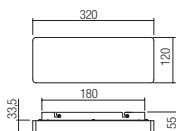

Led type	SMD LED 2835 48 pcs x 0.43W
Power	20W
Input	220-240V, 50/60Hz
Color temperature	3000K
Lumen source	2129 lm
Lumen system	01-2388: 1350 lm 01-2389: 1191 lm 01-2390: 1053 lm

CRI 90
Not dimmable
CE IP20