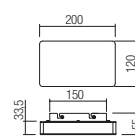

art. **01-2385** Sand White
art. **01-2386** Chrome
art. **01-2387** Sand Black

Led type	SMD LED 2835 32 pcs x 0.56W
Power	17W
Input	220-240V, 50/60Hz
Color temperature	3000K
Lumen source	1723 lm
Lumen system	01-2385: 910 lm 01-2386: 850 lm 01-2387: 790 lm