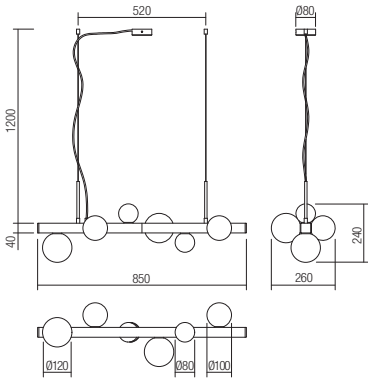

art. **01-2376** Brushed Matt Gold  
 art. **01-2377** Brushed Matt Black

Lampholder G9  
 Power 6 x max. 28W  
 Input 230V, 50Hz

CE IP20

Lampholder G9  
 Power 8 x max. 28W  
 Input 230V, 50Hz

CE IP20

art. **01-2372** Brushed Matt Gold  
 art. **01-2373** Brushed Matt Black