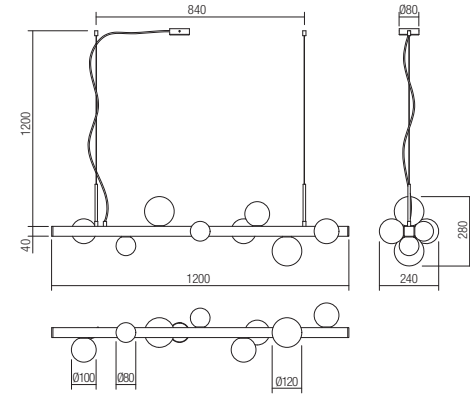

art. **01-2376** Brushed Matt Gold  
 art. **01-2377** Brushed Matt Black

Lampholder G9  
 Power 6 x max. 28W  
 Input 230V, 50Hz

CE IP20

Lampholder G9  
 Power 8 x max. 28W  
 Input 230V, 50Hz

CE IP20

art. **01-2372** Brushed Matt Gold  
 art. **01-2373** Brushed Matt Black