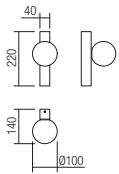

art. **01-2376** Brushed Matt Gold  
 art. **01-2377** Brushed Matt Black

Lampholder G9  
 Power 6 x max. 28W  
 Input 230V, 50Hz

CE IP20

Lampholder G9  
 Power 8 x max. 28W  
 Input 230V, 50Hz

CE IP20

art. **01-2372** Brushed Matt Gold  
 art. **01-2373** Brushed Matt Black