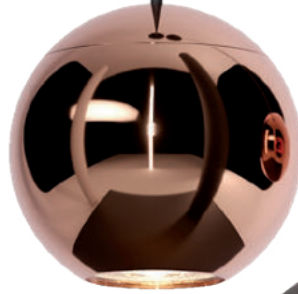

- art. **01-2804** Sand White
- art. **01-2805** Rose Gold
- art. **01-2806** Brushed Brass
- art. **01-2807** Sand Coffee
- art. **01-2808** Sand Black

Led type	BRIDGELUX COB LED 1 pc x 8,5W
Power	8,5W
Input	220V-240V, 50/60Hz
Color temperature	3000K
Lumen source	679 lm
Lumen system	410 lm
Optic	36°
CRI	90
Not dimmable	
CE IP20	

Rose Gold