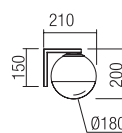

Chrome/Gradually Smoke Glass

art. **01-2274** Satin Gold/Gradually Opal  
art. **01-2275** Chrome/Gradually Smoke Glass

Lampholder G9  
Power 1 x max. 28W  
Input 230V, 50Hz

CE IP20

art. **01-2302** Satin Gold/Gradually Opal  
art. **01-2303** Chrome/Gradually Smoke Glass