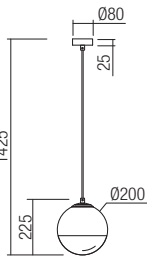

Lampholder E27
Power 1 x max. 42W
Input 230V, 50Hz

CE IP20

art. **01-2278** Satin Gold/Gradually Opal
art. **01-2279** Chrome/Gradually Smoke Glass

Lampholder E27
Power 1 x max. 42W
Input 230V, 50Hz

CE IP20

art. **01-2266** Satin Gold/Gradually Opal
art. **01-2267** Chrome/Gradually Smoke Glass