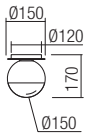

art. **01-2276** Satin Gold/Gradually Opal
art. **01-2277** Chrome/Gradually Smoke Glass

Lampholder G9
Power 1 x max. 28W
Input 230V, 50Hz

CE IP20

art. **01-2264** Satin Gold/Gradually Opal
art. **01-2265** Chrome/Gradually Smoke Glass