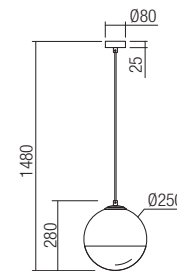

CE IP20

art. **01-2266** Satin Gold/Gradually Opal  
 art. **01-2267** Chrome/Gradually Smoke Glass

Lampholder E27  
 Power 1 x max. 42W  
 Input 230V, 50Hz

CE IP20

art. **01-2272** Satin Gold/Gradually Opal  
 art. **01-2273** Chrome/Gradually Smoke Glass

Lampholder E27  
 Power 5 x max. 42W  
 Input 230V, 50Hz

CE IP20

art. **01-2268** Satin Gold/Gradually Opal  
 art. **01-2269** Chrome/Gradually Smoke Glass

Lampholder E27  
 Power 1 x max. 42W  
 Input 230V, 50Hz