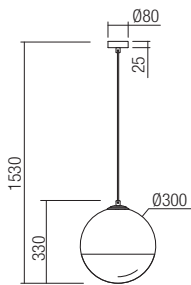

CE IP20

art. **01-2264** Satin Gold/Gradually Opal  
 art. **01-2265** Chrome/Gradually Smoke Glass

Lampholder G9  
 Power 1 x max. 28W  
 Input 230V, 50Hz

CE IP20

art. **01-2270** Satin Gold/Gradually Opal  
 art. **01-2271** Chrome/Gradually Smoke Glass