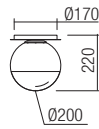

Lampholder E27
Power 1 x max. 42W
Input 230V, 50Hz

CE IP20

art. **01-2278** Satin Gold/Gradually Opal
art. **01-2279** Chrome/Gradually Smoke Glass

Lampholder E27
Power 1 x max. 42W
Input 230V, 50Hz

CE IP20

art. **01-2266** Satin Gold/Gradually Opal
art. **01-2267** Chrome/Gradually Smoke Glass