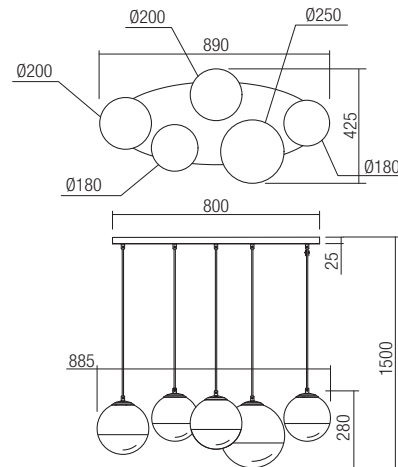

CE IP20

art. **01-2264** Satin Gold/Gradually Opal  
 art. **01-2265** Chrome/Gradually Smoke Glass

Lampholder G9  
 Power 1 x max. 28W  
 Input 230V, 50Hz

CE IP20

art. **01-2270** Satin Gold/Gradually Opal  
 art. **01-2271** Chrome/Gradually Smoke Glass

CE IP20

art. **01-2266** Satin Gold/Gradually Opal  
 art. **01-2267** Chrome/Gradually Smoke Glass

Lampholder E27  
 Power 1 x max. 42W  
 Input 230V, 50Hz

CE IP20

art. **01-2272** Satin Gold/Gradually Opal  
 art. **01-2273** Chrome/Gradually Smoke Glass

Lampholder E27  
 Power 5 x max. 42W  
 Input 230V, 50Hz

CE IP20

art. **01-2268** Satin Gold/Gradually Opal  
 art. **01-2269** Chrome/Gradually Smoke Glass

Lampholder E27  
 Power 1 x max. 42W  
 Input 230V, 50Hz