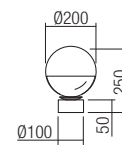

Lampholder E27
Power 1 x max. 42W
Input 230V, 50Hz

CE IP20