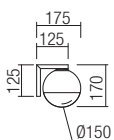

Chrome/Gradually Smoke Glass

art. **01-2274** Satin Gold/Gradually Opal  
art. **01-2275** Chrome/Gradually Smoke Glass

Lampholder G9  
Power 1 x max. 28W  
Input 230V, 50Hz

CE IP20

art. **01-2302** Satin Gold/Gradually Opal  
art. **01-2303** Chrome/Gradually Smoke Glass