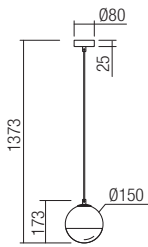

art. **01-2276** Satin Gold/Gradually Opal
art. **01-2277** Chrome/Gradually Smoke Glass

Lampholder G9
Power 1 x max. 28W
Input 230V, 50Hz

CE IP20

art. **01-2264** Satin Gold/Gradually Opal
art. **01-2265** Chrome/Gradually Smoke Glass

Lampholder G9
Power 1 x max. 28W
Input 230V, 50Hz

CE IP20

art. **01-2270** Satin Gold/Gradually Opal
art. **01-2271** Chrome/Gradually Smoke Glass