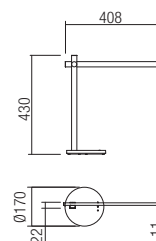

art. **01-2212** Sand White
art. **01-2213** Sand Black

Led type	SMD LED 2835 60 pcs x 0,09W
Power	5,5W
Input	220-240V, 50/60Hz
Color temperature	CCT 3000/4500/6500K
Lumen source	680 lm
Lumen system	465 lm
CRI	80
Dimmable (3 step)	