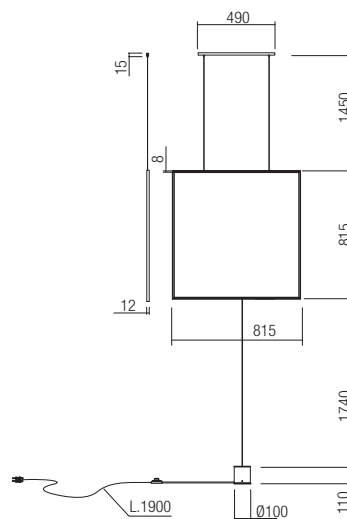

Led type	SMD LED 2835 384 pcs x 0,09W
Power	37W
Input	220-240V, 50/60Hz
Color temperature	3000K
Lumen source	3726 lm
Lumen system	2235 lm
CRI	80
Not dimmable	

CE IP20