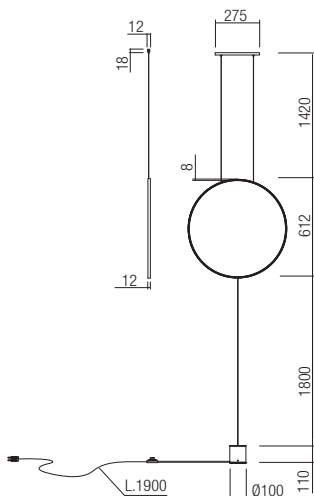

Led type	SMD LED 2835 228 pcs x 0,08W
Power	19W
Input	220-240V, 50/60Hz
Color temperature	3000K
Lumen source	2070 lm
Lumen system	1242 lm
CRI	80
Not dimmable	

CE IP20

art. **01-2133** Matt Gold  
art. **01-2134** Matt Black