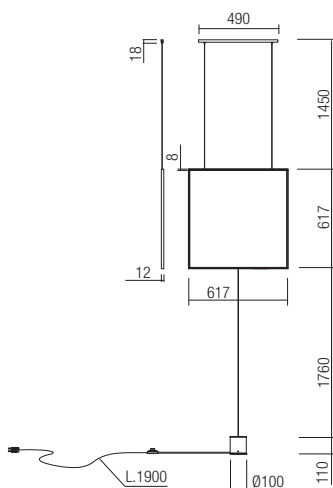

Led type	SMD LED 2835 228 pcs x 0,08W
Power	19W
Input	220-240V, 50/60Hz
Color temperature	3000K
Lumen source	2070 lm
Lumen system	1242 lm
CRI	80
Not dimmable	

CE IP20

art. **01-2133** Matt Gold  
art. **01-2134** Matt Black