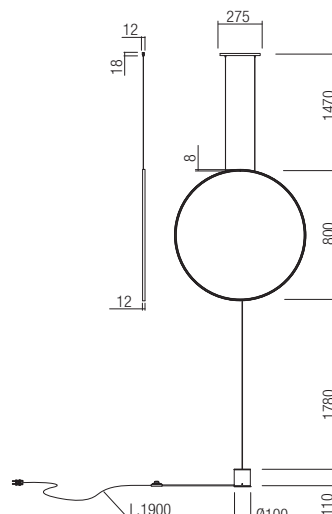

Led type	SMD LED 2835 300 pcs x 0,09W
Power	28W
Input	220-240V, 50/60Hz
Color temperature	3000K
Lumen source	2898 lm
Lumen system	1735 lm
CRI	80
Not dimmable	

CE IP20

art. **01-2135** Matt Gold
art. **01-2136** Matt Black