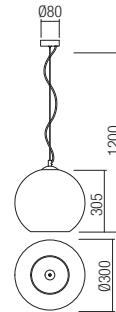

art. **01-2071** Gradually Smoke
 art. **01-2072** Gradually Copper

Lampholder E27
 Power 1x max. 42W
 Input 230V, 50Hz

CE IP20

art. **01-2073** Gradually Smoke
 art. **01-2074** Gradually Copper

Lampholder E27
 Power 1x max. 42W
 Input 230V, 50Hz

CE IP20

art. **01-2075** Gradually Smoke
 art. **01-2076** Gradually Copper

Lampholder E27
 Power 1x max. 42W
 Input 230V, 50Hz

CE IP20

art. **01-2077** Gradually Smoke
 art. **01-2078** Gradually Copper

Lampholder E27
 Power 1x max. 42W
 Input 230V, 50Hz