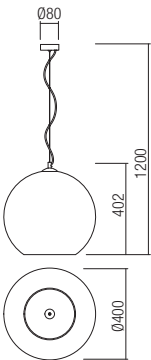

art. **01-2071** Gradually Smoke
 art. **01-2072** Gradually Copper

Lampholder E27
 Power 1x max. 42W
 Input 230V, 50Hz

CE IP20

art. **01-2073** Gradually Smoke
 art. **01-2074** Gradually Copper

Lampholder E27
 Power 1x max. 42W
 Input 230V, 50Hz

CE IP20

art. **01-2075** Gradually Smoke
 art. **01-2076** Gradually Copper

Lampholder E27
 Power 1x max. 42W
 Input 230V, 50Hz

CE IP20

art. **01-2077** Gradually Smoke
 art. **01-2078** Gradually Copper

Lampholder E27
 Power 1x max. 42W
 Input 230V, 50Hz

CE IP20

art. **01-2079** Gradually Smoke
 art. **01-2080** Gradually Copper

Lampholder E27
 Power 5x max. 42W
 Input 230V, 50Hz

CE IP20