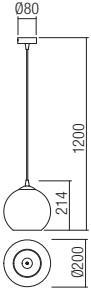

art. **01-2071** Gradually Smoke
art. **01-2072** Gradually Copper