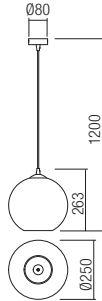

art. **01-2071** Gradually Smoke
 art. **01-2072** Gradually Copper

Lampholder E27
 Power 1x max. 42W
 Input 230V, 50Hz

CE IP20

art. **01-2073** Gradually Smoke
 art. **01-2074** Gradually Copper

Lampholder E27
 Power 1x max. 42W
 Input 230V, 50Hz