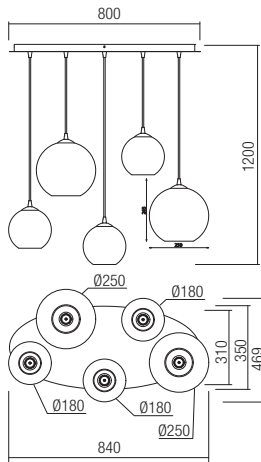

art. **01-2071** Gradually Smoke
 art. **01-2072** Gradually Copper

Lampholder E27
 Power 1x max. 42W
 Input 230V, 50Hz

CE IP20

art. **01-2073** Gradually Smoke
 art. **01-2074** Gradually Copper

Lampholder E27
 Power 1x max. 42W
 Input 230V, 50Hz

CE IP20

art. **01-2075** Gradually Smoke
 art. **01-2076** Gradually Copper

Lampholder E27
 Power 1x max. 42W
 Input 230V, 50Hz

CE IP20

art. **01-2077** Gradually Smoke
 art. **01-2078** Gradually Copper

Lampholder E27
 Power 1x max. 42W
 Input 230V, 50Hz

CE IP20

art. **01-2079** Gradually Smoke
 art. **01-2080** Gradually Copper

Lampholder E27
 Power 5x max. 42W
 Input 230V, 50Hz

CE IP20