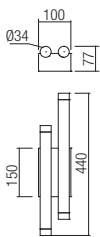

Led type	SMD LED 3030 16 pcs x 4W
Power	64W
Input	220-240V, 50/60Hz
Color temperature	3000K
Lumen source	7718 lm
Lumen system	4352 lm
CRI	80
Not dimmable	
CE IP20	

- art. **01-2033** Anodised gold
- art. **01-2034** Anodised copper
- art. **01-2035** Anodised Black