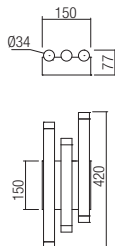

Led type	SMD LED 3030 4 pcs x 4W
Power	16W
Input	220-240V, 50/60Hz
Color temperature	3000K
Lumen source	1862 lm
Lumen system	1088 lm
CRI	80
Not dimmable	
CE IP20	

- art. **01-2036** Anodised gold
- art. **01-2037** Anodised copper
- art. **01-2038** Anodised Black