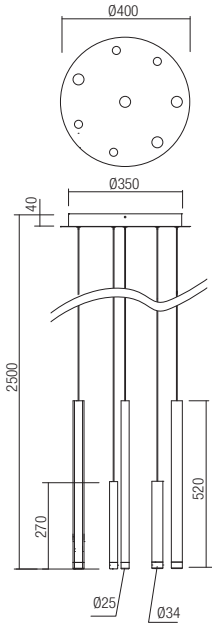

- art. **01-2050** Anodised gold
- art. **01-2051** Anodised copper
- art. **01-2052** Anodised Black
- art. **01-2053** Silver/chrome/copper/brown/black