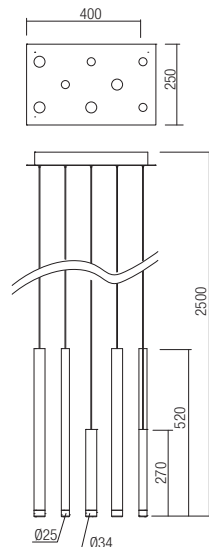

Séria svietidiel do interiéru s LED SMD, kovová konštrukcia a brúsený hliník k dispozícii v niekoľkých variantoch: eloxovaná matná zlatá, eloxovaná matná med', eloxovaná matná čierna alebo s chrómovanou základňou a brúseným hliníkom, matné medené, matné hnedé a čierne eloxované trubice. Priehľadný akrylový difúzor.

Multiple pendants can be assembled with one of the canopy options listed on pages 759-761. Variante multiple de suspensii pot fi asamblate cu ajutorul bazelor optionale prezentate la paginile 759-761. Sospensioni multiple possono essere installate sui rosoni presenti alle pagine 759-761.

- art. **01-2043** Anodised gold
- art. **01-2044** Anodised copper
- art. **01-2045** Anodised Black

Led type	SMD LED 3030 1 pcs x 4W
Power	4W
Input	220-240V, 50/60Hz
Color temperature	3000K
Lumen source	450 lm
Lumen system	272 lm
CRI	80
Not dimmable	

CE IP20

- art. **01-2039** Anodised gold
- art. **01-2040** Anodised copper
- art. **01-2041** Anodised Black
- art. **01-2042** Silver/chrome/copper/brown/black

Led type	SMD LED 3030 9 pcs x 4W
Power	35W
Input	220-240V, 50/60Hz
Color temperature	3000K
Lumen source	3886 lm
Lumen system	2448 lm
CRI	80
Not dimmable	

CE IP20

- art. **01-2046** Anodised gold
- art. **01-2047** Anodised copper
- art. **01-2048** Anodised Black
- art. **01-2049** Silver/chrome/copper/brown/black

Led type	SMD LED 3030 8 pcs x 4W
Power	32W
Input	220-240V, 50/60Hz
Color temperature	3000K
Lumen source	3639 lm
Lumen system	2176 lm
CRI	80
Not dimmable	

CE IP20

- art. **01-2030** Anodised gold
- art. **01-2031** Anodised copper
- art. **01-2032** Anodised Black

Led type	SMD LED 3030 2 pcs x 4W
Power	8W
Input	220-240V, 50/60Hz
Color temperature	3000K
Lumen source	906 lm
Lumen system	544 lm
CRI	80
Not dimmable	

CE IP20