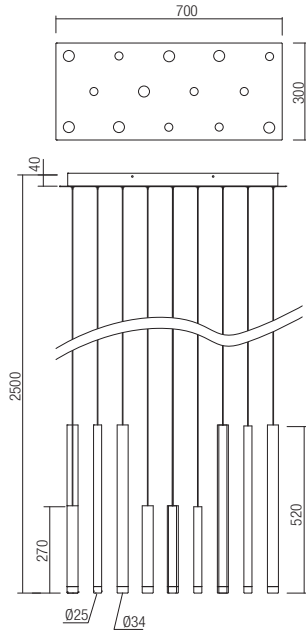

Led type	SMD LED 3030 8 pcs x 4W
Power	32W
Input	220-240V, 50/60Hz
Color temperature	3000K
Lumen source	3639 lm
Lumen system	2176 lm
CRI	80
Not dimmable	
CE IP20	

- art. **01-2054** Anodised gold
- art. **01-2055** Anodised copper
- art. **01-2056** Anodised Black
- art. **01-2057** Silver/chrome/copper/brown/black