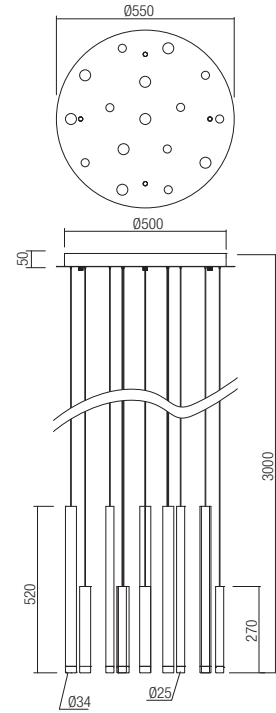

Led type	SMD LED 3030 14 pcs x 4W
Power	56W
Input	220-240V, 50/60Hz
Color temperature	3000K
Lumen source	6858 lm
Lumen system	3808 lm
CRI	80
Not dimmable	
CE IP20	

- art. **01-2058** Anodised gold
- art. **01-2059** Anodised copper
- art. **01-2060** Anodised Black
- art. **01-2061** Silver/chrome/copper/brown/black

Led type	SMD LED 3030 16 pcs x 4W
Power	64W
Input	220-240V, 50/60Hz
Color temperature	3000K
Lumen source	7718 lm
Lumen system	4352 lm
CRI	80
Not dimmable	
CE IP20	

- art. **01-2033** Anodised gold
- art. **01-2034** Anodised copper
- art. **01-2035** Anodised Black

Led type	SMD LED 3030 4 pcs x 4W
Power	16W
Input	220-240V, 50/60Hz
Color temperature	3000K
Lumen source	1862 lm
Lumen system	1088 lm
CRI	80
Not dimmable	
CE IP20	

- art. **01-2036** Anodised gold
- art. **01-2037** Anodised copper
- art. **01-2038** Anodised Black

Led type	SMD LED 3030 6 pcs x 4W
Power	24W
Input	220-240V, 50/60Hz
Color temperature	3000K
Lumen source	2960 lm
Lumen system	1632 lm
CRI	80
Not dimmable	
CE IP20