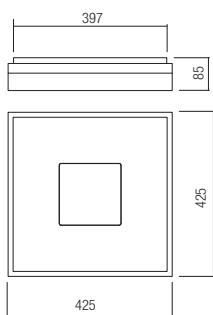

Led type SMD LED 2835 200 pcs x 0,18W
Power 36W
Input 220-240V, 50/60Hz
Color temperature 3000K
Lumen source 4220 lm
Lumen system 2232 lm
CRI 90
Dimmable (3 step)

CE IP20

art. **01-1997** Sand White
art. **01-1998** Sand Pale Gold