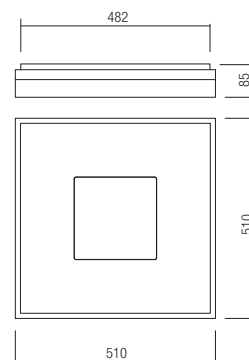

Led type SMD LED 2835 240 pcs x 0,18W
Power 43W
Input 220-240V, 50/60Hz
Color temperature 3000K
Lumen source 5024 lm
Lumen system 2772 lm
CRI 90
Dimmable (3 step)

CE IP20

art. **01-1999** Sand White
art. **01-2000** Sand Pale Gold