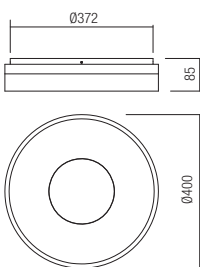

Led type	SMD LED 2835 300 pcs x 0,12W
Power	36W
Input	220-240V, 50/60Hz
Color temperature	3000K
Lumen source	4220 lm
Lumen system	2411 lm
CRI	90
Dimmable (3 step)	☉

CE IP20

art. **01-2003** Sand White
art. **01-2004** Sand Pale Gold