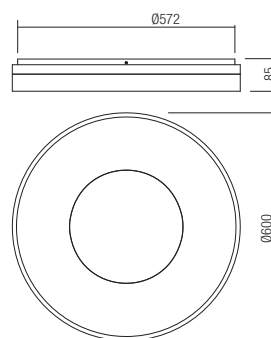

Led type	SMD LED 2835 300 pcs x 0,12W
Power	36W
Input	220-240V, 50/60Hz
Color temperature	3000K
Lumen source	4220 lm
Lumen system	2411 lm
CRI	90
Dimmable (3 step)	☉

CE IP20

art. **01-2003** Sand White
art. **01-2004** Sand Pale Gold