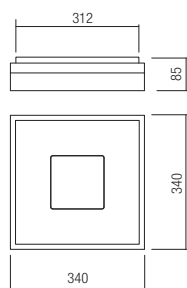

art. **01-1995** Sand White
art. **01-1996** Sand Pale Gold