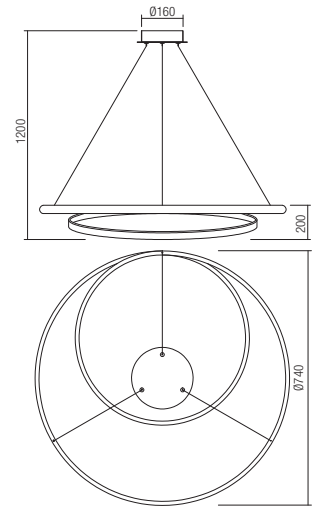

Led type	SMD LED 2835 336 pcs x 0,089W	
Power	29W	
Input	220V-240V, 50/60Hz	
Color temperature	3000K	4000K
Lumen source	3945 lm	4175 lm
Lumen system	2446 lm	2589 lm
CRI	80	
Dimmable (3 step)	☉	
CE IP20		

- art. **01-1795** Matt White 3000K
- art. **01-1796** Matt Bronze 3000K
- art. **01-1890** Matt White 4000K
- art. **01-1891** Matt Bronze 4000K