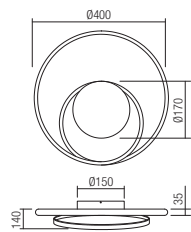

Series of interior light fixtures equipped with SMD LEDs, structure in aluminum and metal painted in matt white or with bronze finishing, diffuser of opal white silicone.

- art. **01-1789** Matt White 3000K
- art. **01-1790** Matt Bronze 3000K
- art. **01-1884** Matt White 4000K
- art. **01-1885** Matt Bronze 4000K

Led type	SMD LED 2835 240 pcs x 0,10W	
Power	27W	
Input	220V-240V, 50/60Hz	
Color temperature	3000K	4000K
Lumen source	3409 lm	3744 lm
Lumen system	2114 lm	2321 lm
CRI	80	
Dimmable (3 step)		
CE IP20		

CE IP20

CE IP20

- art. **01-1791** Matt White 3000K
- art. **01-1792** Matt Bronze 3000K
- art. **01-1886** Matt White 4000K
- art. **01-1887** Matt Bronze 4000K