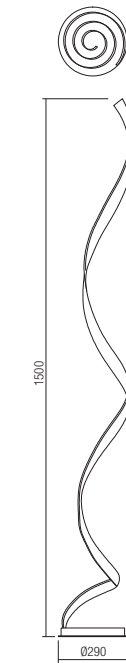

Led type	SMD LED 2835 288 pcs x 0,083W	
Power	25W	
Input	220V-240V, 50/60Hz	
Color temperature	3000K	4000K
Lumen source	3189 lm	3397 lm
Lumen system	1977 lm	2106 lm
CRI	80	
Dimmable		
CE IP20		

CE IP20

CE IP20