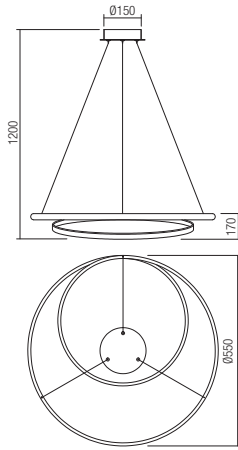

- art. **01-1793** Matt White 3000K
- art. **01-1794** Matt Bronze 3000K
- art. **01-1888** Matt White 4000K
- art. **01-1889** Matt Bronze 4000K