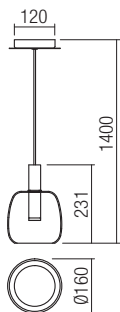

Led type	COB LED CREE 1 pc x 6,6W
Power	8W
Input	220V-240V, 50/60Hz
Color temperature	3000K
Lumen source	624 lm
Lumen system	470 lm
CRI	80
Not dimmable	
CE IP20	

Candela

Candela