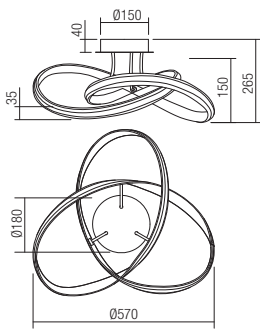

Led type	SMD LED 2835 342 pcs x 0,11W	
Power	37W	
Input	220V-240V, 50/60Hz	
Color temperature	3000K	4000K
Lumen source	4803 lm	5043 lm
Lumen system	2978 lm	3127 lm
CRI	80	
Dimmable (3 step)	☉	

CE IP20

Led type	SMD LED 2835 342 pcs x 0,11W	
Power	37W	
Input	220V-240V, 50/60Hz	
Color temperature	3000K	4000K
Lumen source	4803 lm	5043 lm
Lumen system	2978 lm	3127 lm
CRI	80	
Dimmable (3 step)	☉	

CE IP20

Led type	SMD LED 2835 480 pcs x 0,10W	
Power	55W	
Input	220V-240V, 50/60Hz	
Color temperature	3000K	4000K
Lumen source	6882 lm	7266 lm
Lumen system	4267 lm	4480 lm
CRI	80	
Dimmable (3 step)	☉	

CE IP20